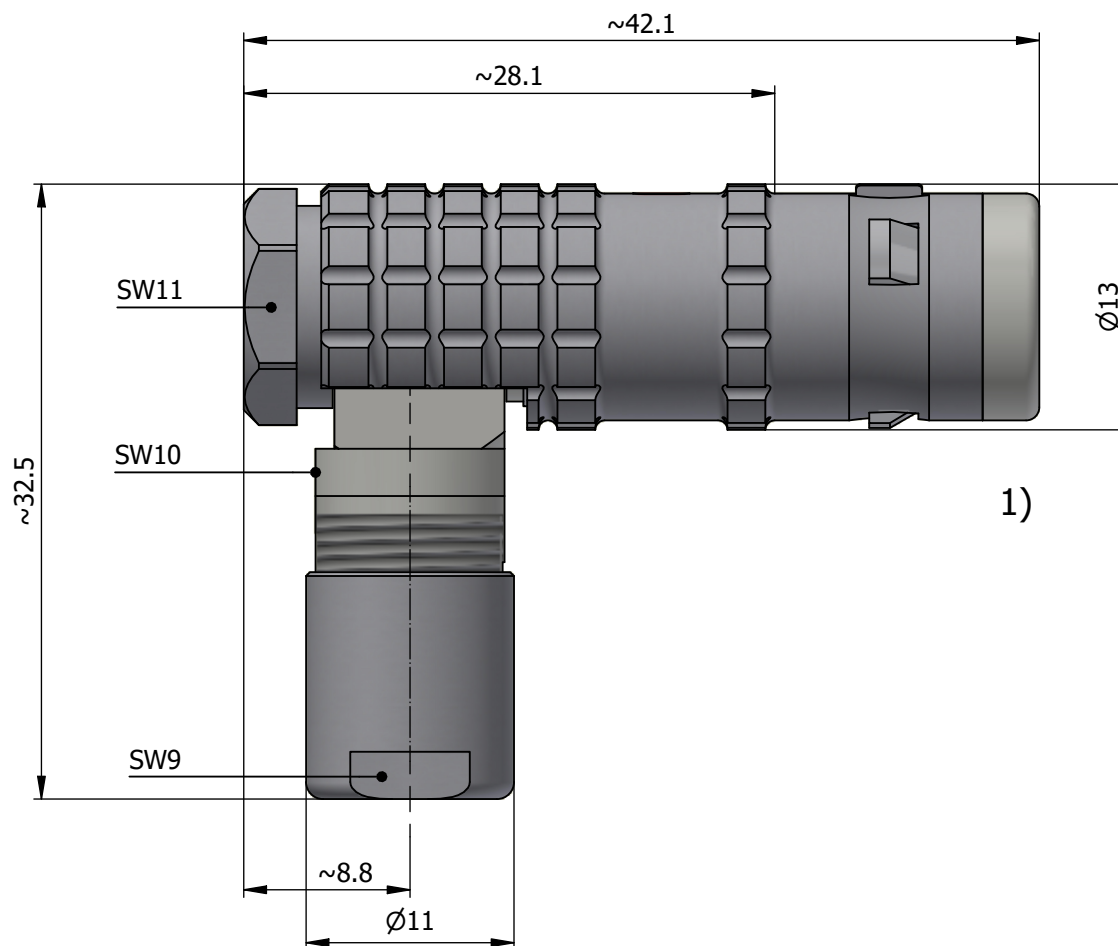

All dimensions are in millimeters (mm)

Alignment Key
Front View

Insert Configuration
Rear View

Note:

1) This picture is generic and for illustrative purposes only, and may show different keying, materials, colour, finish, and contact configuration. Minor shape or feature variations to actual item may be present.

All additional information are documented on the datasheet (See below link or QR Code)
www.lemo.com/pdf/FPL.1K.302.CLLC50.pdf

Model	Alignment Key	Series	Insert Config.	Housing	Insulator	Contact	Collet Type	Cable ϕ	Variant
FPL.1K.302.CLLC50									

Datasheet

Elbow (90°) plug with cable collet
Series 1K

LEMO
LEMO SA
Chemin des Champs-Courbes 28
1024 Ecublens - SWITZERLAND

Tel. (+41 21) 695 16 00
email : info@lemo.com
www.lemo.com

CD

Drawn	18.10.2023	MARI / MARI
Checked	18.10.2023	OBAR
Modified	00	18.10.2023 / MARI
DO NOT SCALE DRAWING		