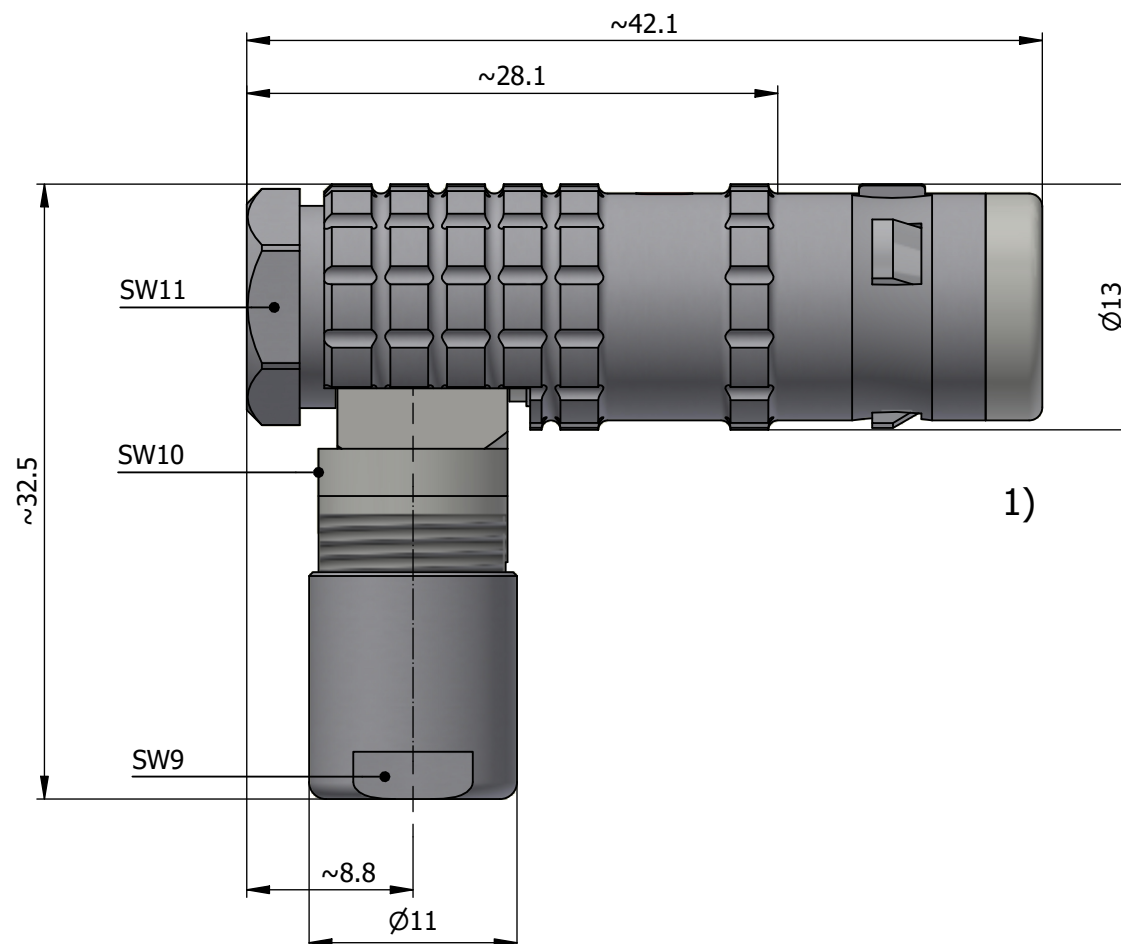

All dimensions are in millimeters (mm)

Alignment Key
Front View

Insert Configuration
Rear View

Note:

1) This picture is generic and for illustrative purposes only, and may show different keying, materials, colour, finish, and contact configuration. Minor shape or feature variations to actual item may be present.

All additional information are documented on the datasheet (See below link or QR Code)
www.lemo.com/pdf/FPL.1K.306.CYZC45H.pdf

Model	Alignment Key	Series	Insert Config.	Housing	Insulator	Contact	Collet Type	Cable ϕ	Variant
FPL	.1K	.306	.CYZC	45H					

Datasheet

Elbow (90°) plug with cable collet
Series 1K

LEMO
LEMO SA
Chemin des Champs-Courbes 28
1024 Ecublens - SWITZERLAND

Tel. (+41 21) 695 16 00
email : info@lemo.com
www.lemo.com

CD

Drawn	08.04.2021	MARI / OBAR
Checked	18.10.2023	OBAR
Modified	02	18.10.2023 / MARI
DO NOT SCALE DRAWING		