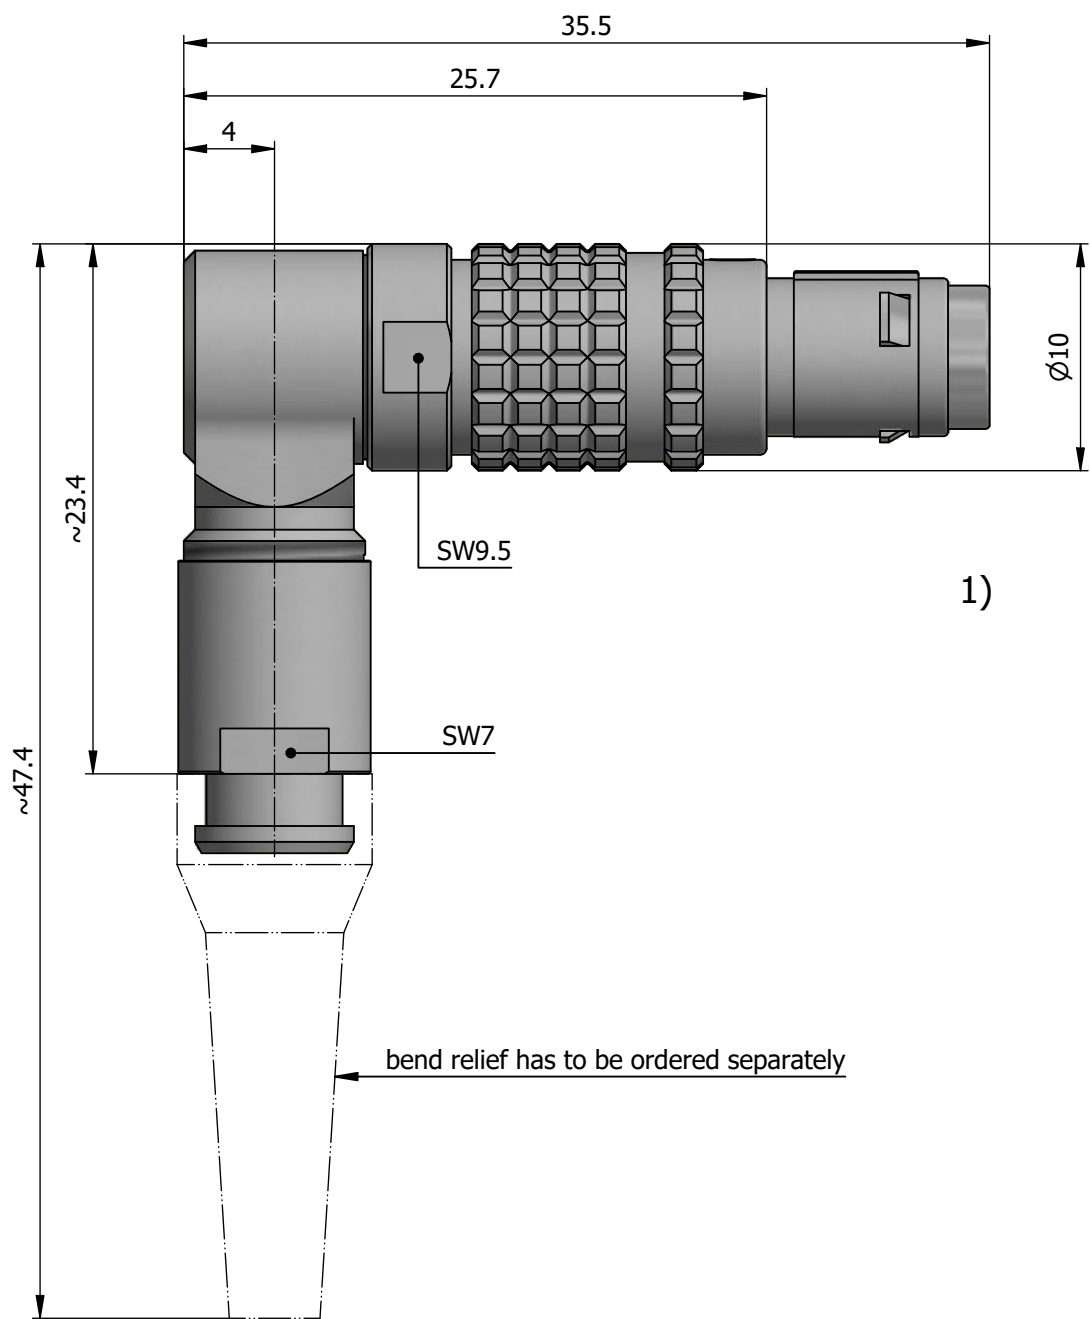

All dimensions are in millimeters (mm)

Alignment Key
Front View

Insert Configuration
Rear View

Note:

1) This picture is generic and for illustrative purposes only, and may show different keying, materials, colour, finish, and contact configuration. Minor shape or feature variations to actual item may be present.

All additional information are documented on the datasheet (See below link or QR Code)
www.lemo.com/pdf/FSG.0T.306.CLAC45Z.pdf

Model	Alignment Key	Series	Insert Config.	Housing	Insulator	Contact	Collet Type	Cable Ø	Variant
FSG	.0T	.306	.CLAC45Z						