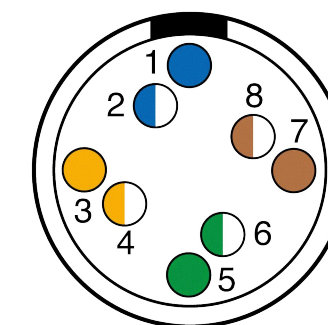

All dimensions are in millimeters (mm)

Alignment Key
Front View

Insert Configuration
Rear View

Note:

1) This picture is generic and for illustrative purposes only, and may show different keying, materials, colour, finish, and contact configuration. Minor shape or feature variations to actual item may be present.

All additional information are documented on the datasheet (See below link or QR Code)
www.lemo.com/pdf/FSG.2B.514.CYCD62Z.pdf

Model Alignment Key Series Insert Config. Housing Insulator Contact Collet Type Cable Ø Variant
FSG.2B.514.CYCD62Z