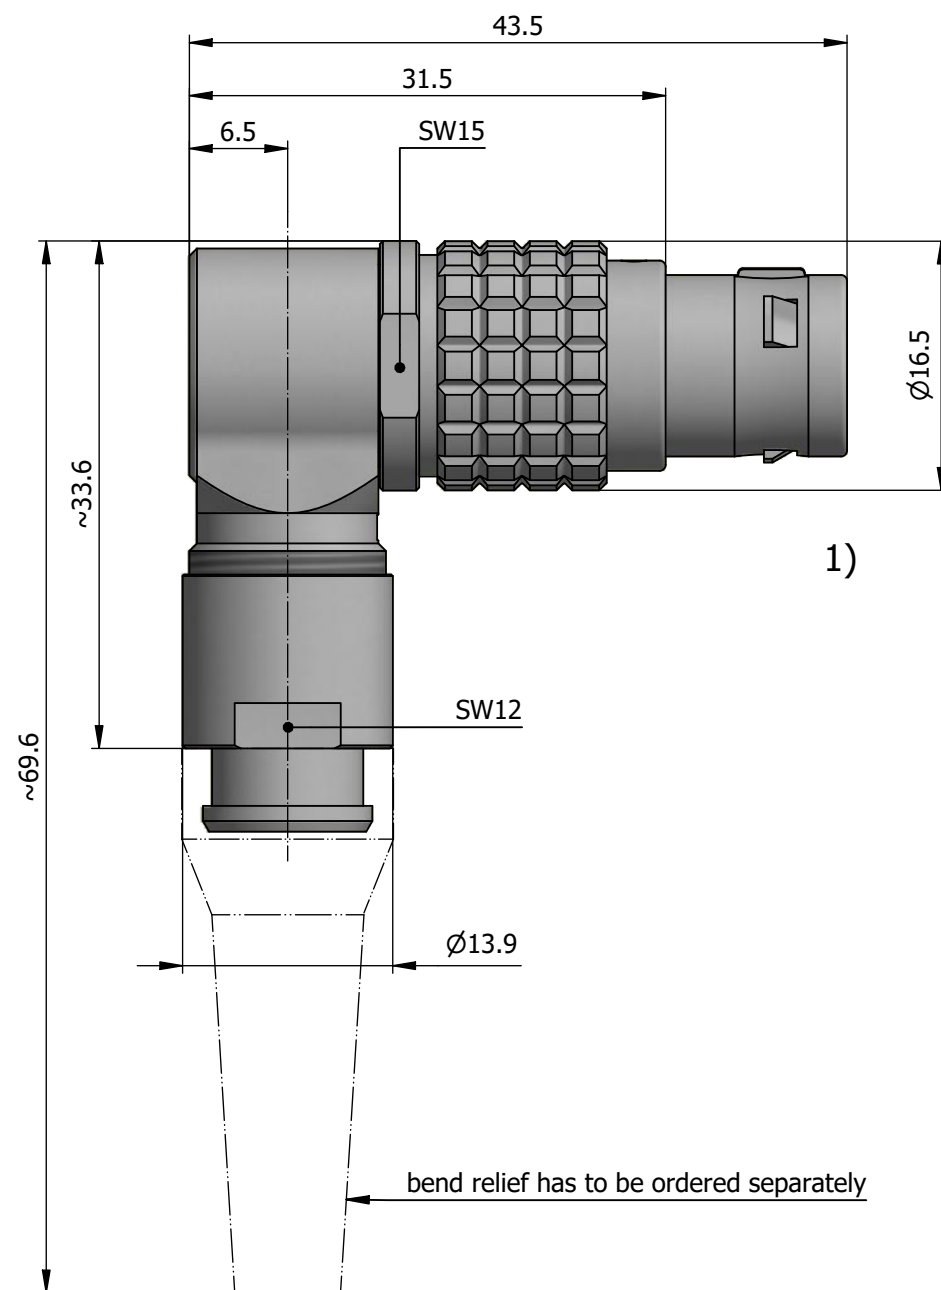

All dimensions are in millimeters (mm)

Alignment Key
Front View

Insert Configuration
Rear View

Note:

1) This picture is generic and for illustrative purposes only, and may show different keying, materials, colour, finish, and contact configuration. Minor shape or feature variations to actual item may be present.

All additional information are documented on the datasheet (See below link or QR Code)
www.lemo.com/pdf/FSG.2B.514.CYCD62Z.pdf

Model Alignment Key Series Insert Config. Housing Insulator Contact Collet Type Cable Ø Variant
FSG.2B.514.CYCD62Z