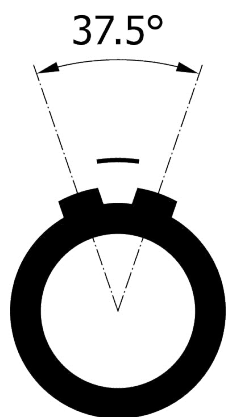

All dimensions are in millimeters (mm)

Alignment Key
Front View

Insert Configuration
Rear View

Note:

1) This picture is generic and for illustrative purposes only, and may show different keying, materials, colour, finish, and contact configuration. Minor shape or feature variations to actual item may be present.

All additional information are documented on the datasheet (See below link or QR Code)
www.lemo.com/pdf/FSJ.2B.306.CLLD62Z.pdf

Model	Alignment Key	Series	Insert Config.	Housing	Insulator	Contact	Collet Type	Cable Ø	Variant
FSJ		2B	306	CLLD			62Z		