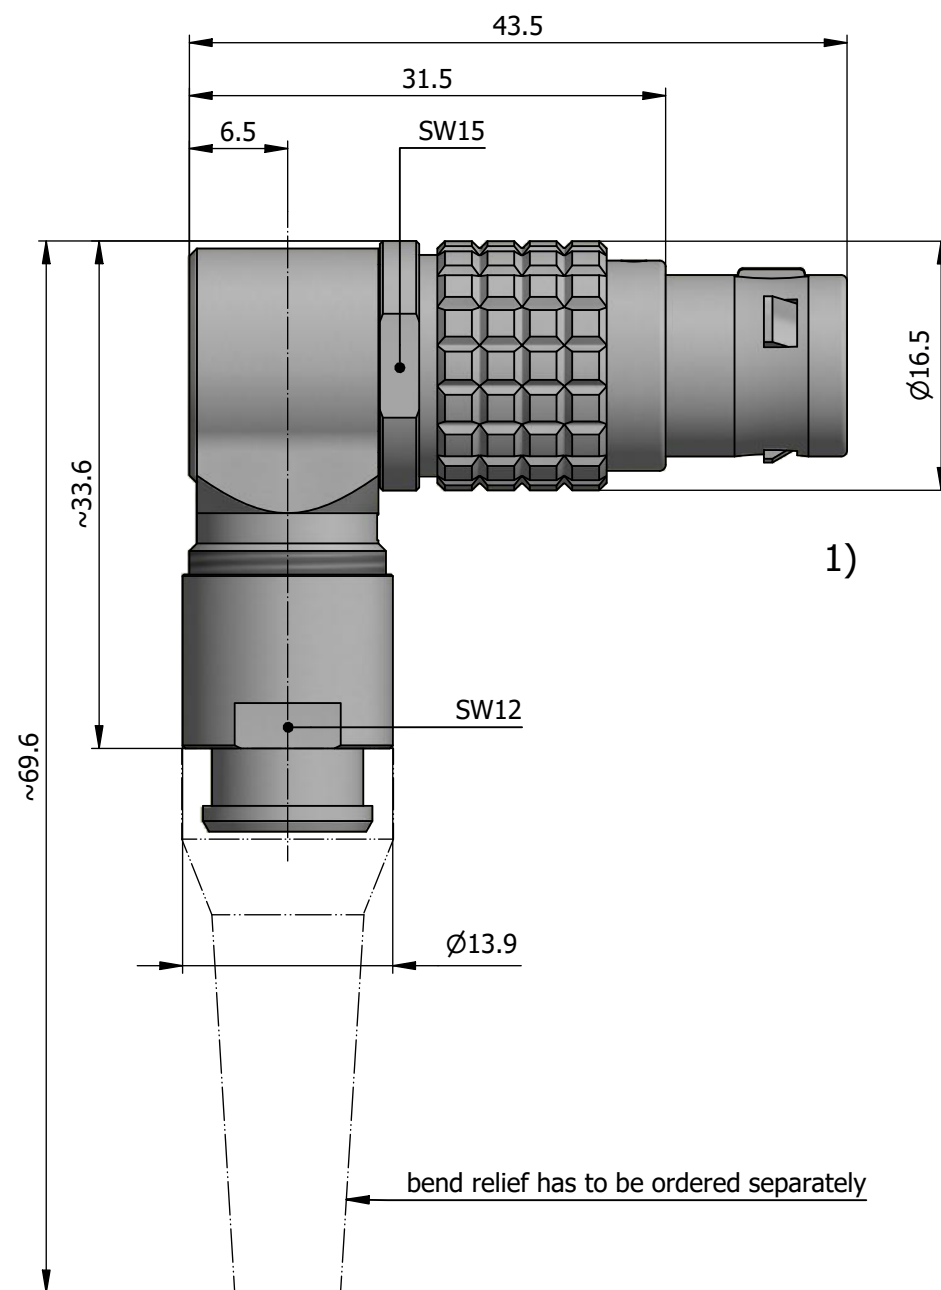

All dimensions are in millimeters (mm)

Alignment Key
Front View

Insert Configuration
Rear View

Note:

1) This picture is generic and for illustrative purposes only, and may show different keying, materials, colour, finish, and contact configuration. Minor shape or feature variations to actual item may be present.

All additional information are documented on the datasheet (See below link or QR Code)
www.lemo.com/pdf/FSJ.2B.306.CLLD62Z.pdf

Model	Alignment Key	Series	Insert Config.	Housing	Insulator	Contact	Collet Type	Cable Ø	Variant
FSJ		2B	306	CLLD			62Z		