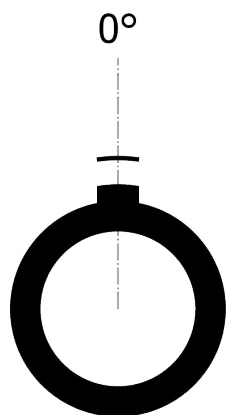

All dimensions are in millimeters (mm)

Alignment Key  
Front View

Insert Configuration  
Rear View

**Note:**

1) This picture is generic and for illustrative purposes only, and may show different keying, materials, colour, finish, and contact configuration. Minor shape or feature variations to actual item may be present.

All additional information are documented on the datasheet (See below link or QR Code)  
[www.lemo.com/pdf/FVG.2W.514.CYCC75.pdf](http://www.lemo.com/pdf/FVG.2W.514.CYCC75.pdf)

Model	Alignment Key	Series	Insert Config.	Housing	Insulator	Contact	Collet Type	Cable $\varnothing$	Variant
FVG	.2W	.514	.CYCC						75