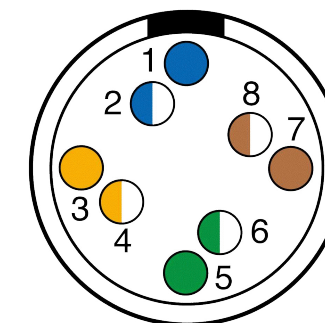

All dimensions are in millimeters (mm)

Alignment Key  
Front View

Insert Configuration  
Rear View

**Note:**

1) This picture is generic and for illustrative purposes only, and may show different keying, materials, colour, finish, and contact configuration. Minor shape or feature variations to actual item may be present.

All additional information are documented on the datasheet (See below link or QR Code)  
[www.lemo.com/pdf/FVG.2W.514.CYCC75.pdf](http://www.lemo.com/pdf/FVG.2W.514.CYCC75.pdf)

Model	Alignment Key	Series	Insert Config.	Housing	Insulator	Contact	Collet Type	Cable $\varnothing$	Variant
FVG	.2W	.514	.CYCC						75

Datasheet

**Straight plug, cable collet**

Series 2W

**LEMO**  
 LEMO SA  
 Chemin des Champs-Courbes 28  
 1024 Ecublens - SWITZERLAND

Tel. (+41) 21 695 16 00  
 email : info@lemo.com  
 www.lemo.com

CD

Drawn	28.10.2022	MARI / MARI
Checked	28.10.2022	MARI
Modified	00	28.10.2022 / MARI
DO NOT SCALE DRAWING		