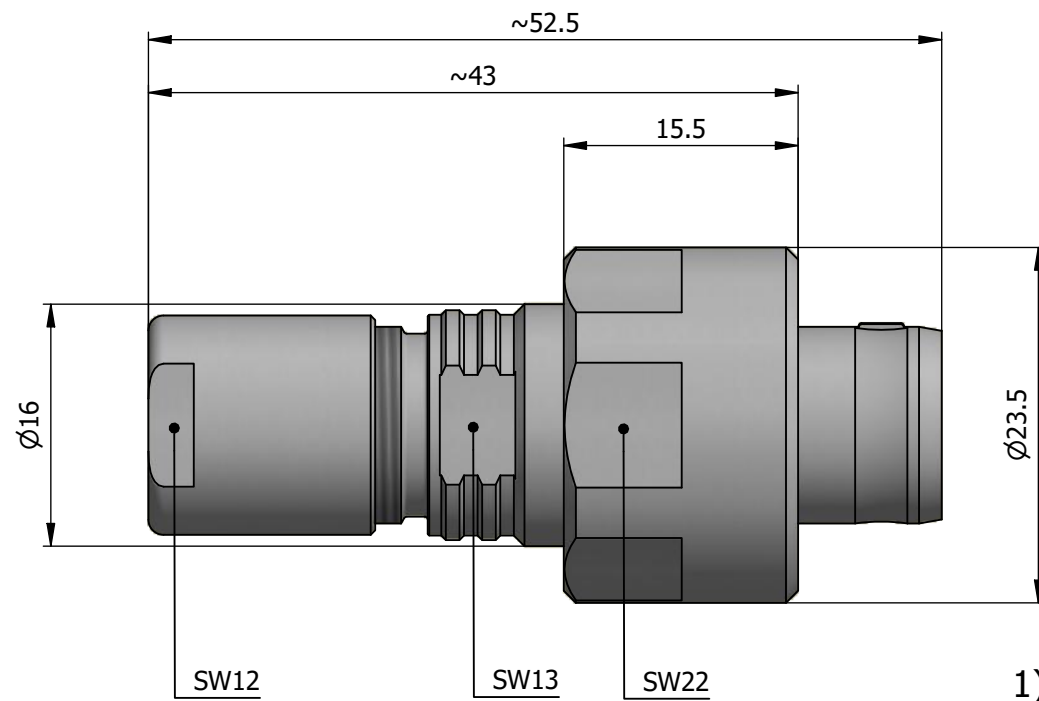

All dimensions are in millimeters (mm)

Alignment Key  
Front View

Insert Configuration  
Rear View

**Note:**

1) This picture is generic and for illustrative purposes only, and may show different keying, materials, colour, finish, and contact configuration. Minor shape or feature variations to actual item may be present.

All additional information are documented on the datasheet (See below link or QR Code)  
[www.lemo.com/pdf/FVG.2W.514.CYCC75.pdf](http://www.lemo.com/pdf/FVG.2W.514.CYCC75.pdf)

Model	Alignment Key	Series	Insert Config.	Housing	Insulator	Contact	Collet Type	Cable $\varnothing$	Variant
FVG	.2W	.514	.CYCC						75

Datasheet

**Straight plug, cable collet**

Series 2W

**LEMO**  
 LEMO SA  
 Chemin des Champs-Courbes 28  
 1024 Ecublens - SWITZERLAND

Tel. (+41) 21 695 16 00  
 email : info@lemo.com  
 www.lemo.com

CD

Drawn	28.10.2022	MARI / MARI
Checked	28.10.2022	MARI
Modified	00	28.10.2022 / MARI
DO NOT SCALE DRAWING		