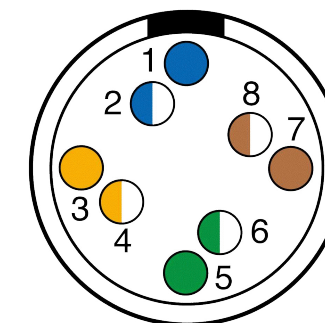

All dimensions are in millimeters (mm)

Alignment Key
Front View

Insert Configuration
Rear View

Note:

1) This picture is generic and for illustrative purposes only, and may show different keying, materials, colour, finish, and contact configuration. Minor shape or feature variations to actual item may be present.

All additional information are documented on the datasheet (See below link or QR Code)
www.lemo.com/pdf/FVG.2W.514.CYCK10.pdf

Model	Alignment Key	Series	Insert Config.	Housing	Insulator	Contact	Collet Type	Cable ϕ	Variant
FVG	.2W	.514	.CYCK	10					

Datasheet

Straight plug, oversize cable collet

Series 2W

LEMO
 LEMO SA
 Chemin des Champs-Courbes 28
 1024 Ecublens - SWITZERLAND

Tel. (+41) 21 695 16 00
 email : info@lemo.com
 www.lemo.com

CD

Drawn	28.10.2022	MARI / MARI
Checked	28.10.2022	MARI
Modified	00	28.10.2022 / MARI
DO NOT SCALE DRAWING		