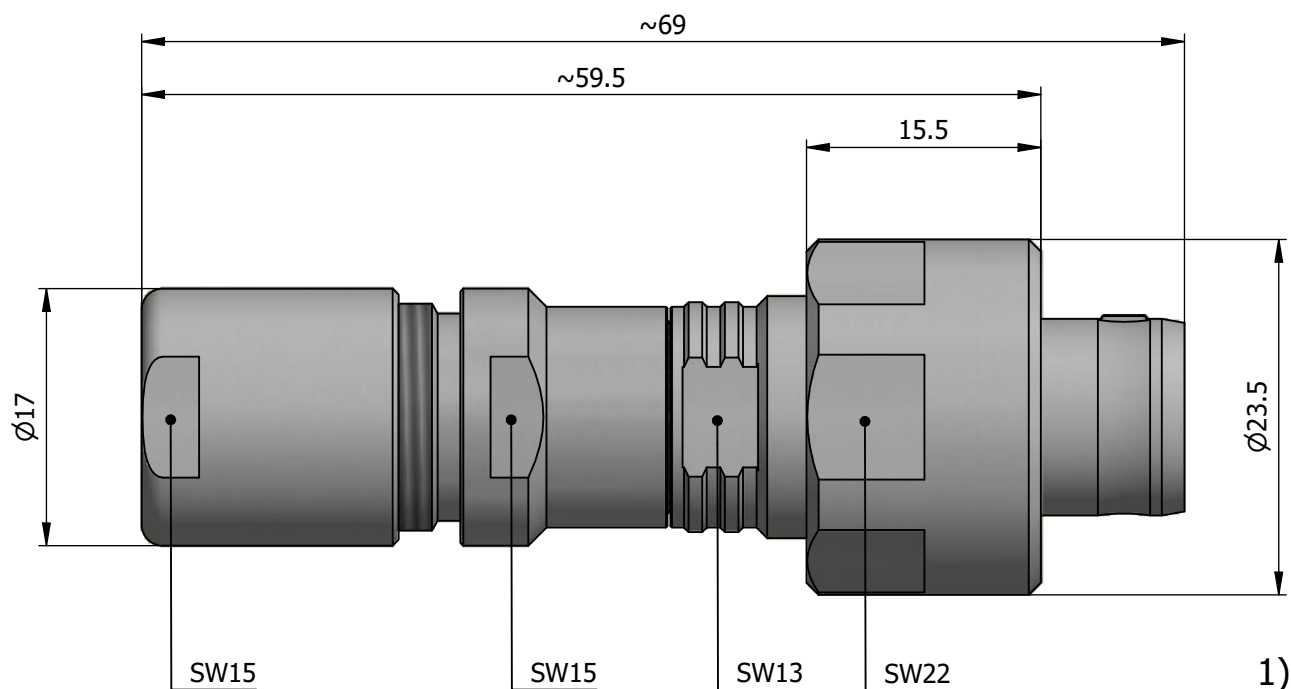

All dimensions are in millimeters (mm)

Alignment Key
Front View

Insert Configuration
Rear View

Note:

1) This picture is generic and for illustrative purposes only, and may show different keying, materials, colour, finish, and contact configuration. Minor shape or feature variations to actual item may be present.

All additional information are documented on the datasheet (See below link or QR Code)
www.lemo.com/pdf/FVG.2W.514.CYCK10.pdf

Model	Alignment Key	Series	Insert Config.	Housing	Insulator	Contact	Collet Type	Cable ϕ	Variant
FVG	.2W	.514	.CYCK	10					

Datasheet

Straight plug, oversize cable collet

Series 2W

LEMO
 LEMO SA
 Chemin des Champs-Courbes 28
 1024 Ecublens - SWITZERLAND

Tel. (+41) 21 695 16 00
 email : info@lemo.com
 www.lemo.com

CD

Drawn	28.10.2022	MARI / MARI
Checked	28.10.2022	MARI
Modified	00	28.10.2022 / MARI
DO NOT SCALE DRAWING		