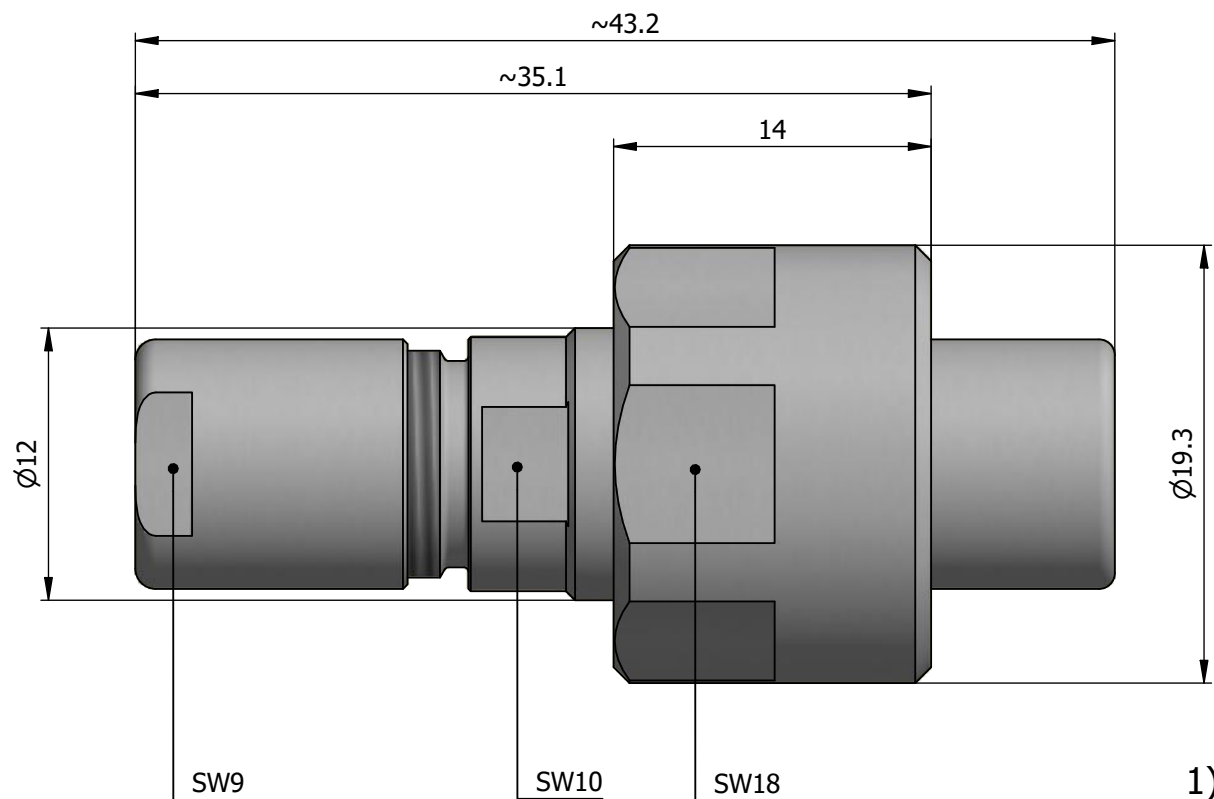

All dimensions are in millimeters (mm)

Alignment Key
Front View

Insert Configuration
Rear View

Note:

1) This picture is generic and for illustrative purposes only, and may show different keying, materials, colour, finish, and contact configuration. Minor shape or feature variations to actual item may be present.

All additional information are documented on the datasheet (See below link or QR Code)
www.lemo.com/pdf/FVN.1V.275.CTAC55.pdf

Model	Alignment Key	Series	Insert Config.	Housing	Insulator	Contact	Collet Type	Cable Ø	Variant
FVN		1V					CTAC	55	