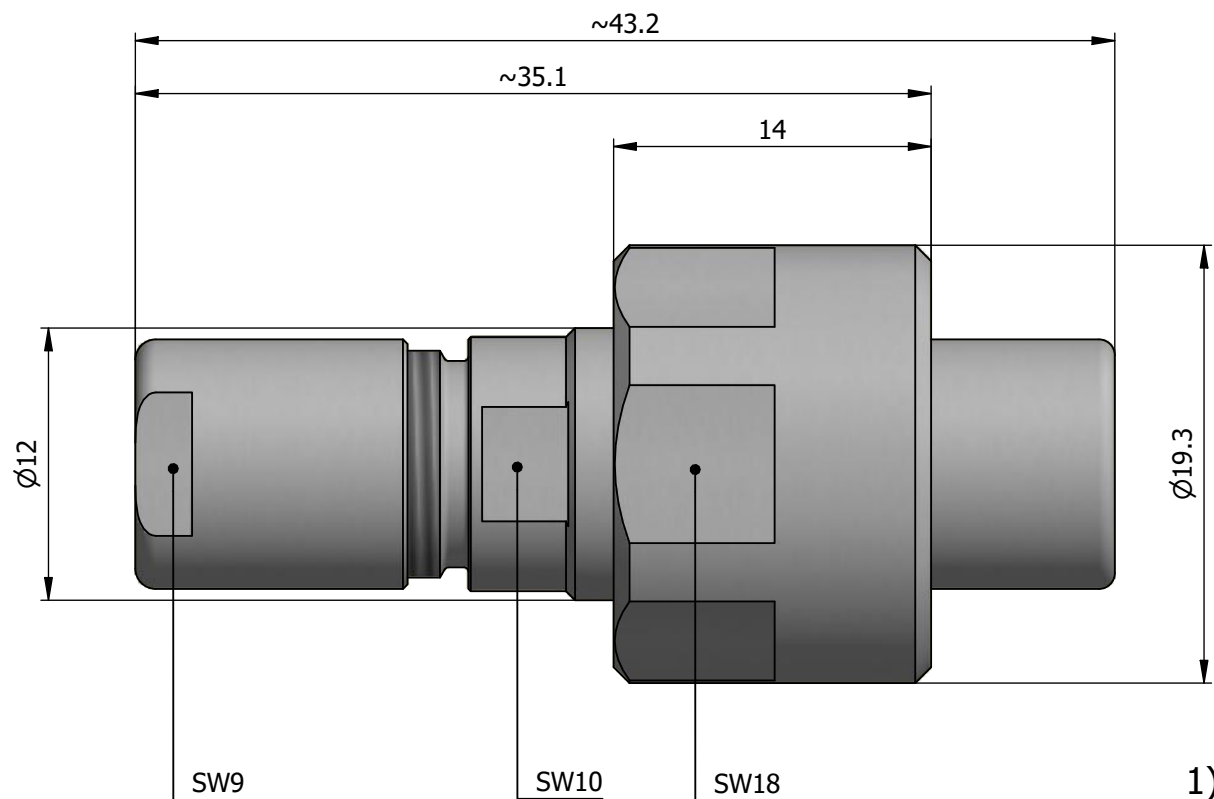

All dimensions are in millimeters (mm)

Alignment Key
Front View

Insert Configuration
Rear View

Note:

1) This picture is generic and for illustrative purposes only, and may show different keying, materials, colour, finish, and contact configuration. Minor shape or feature variations to actual item may be present.

All additional information are documented on the datasheet (See below link or QR Code)
www.lemo.com/pdf/FVN.1V.275.CTAC65.pdf

Model	Alignment Key	Series	Insert Config.	Housing	Insulator	Contact	Collet Type	Cable Ø	Variant
FVN		1V					CTAC	65	