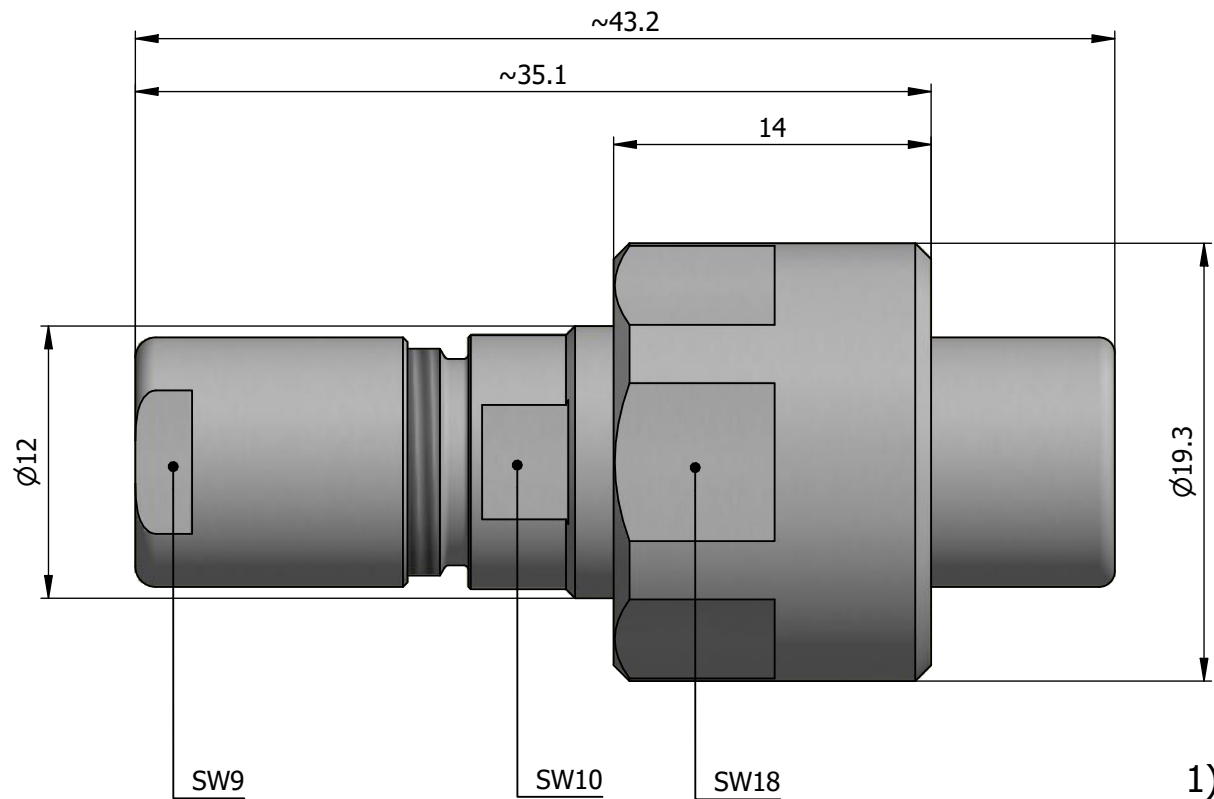

All dimensions are in millimeters (mm)

Alignment Key
Front View

Insert Configuration
Rear View

Note:

1) This picture is generic and for illustrative purposes only, and may show different keying, materials, colour, finish, and contact configuration. Minor shape or feature variations to actual item may be present.

All additional information are documented on the datasheet (See below link or QR Code)
www.lemo.com/pdf/FVN.1V.302.CLAC40.pdf

Model	Alignment Key	Series	Insert Config.	Housing	Insulator	Contact	Collet Type	Cable \varnothing	Variant
FVN.1V.302									
CLAC40									