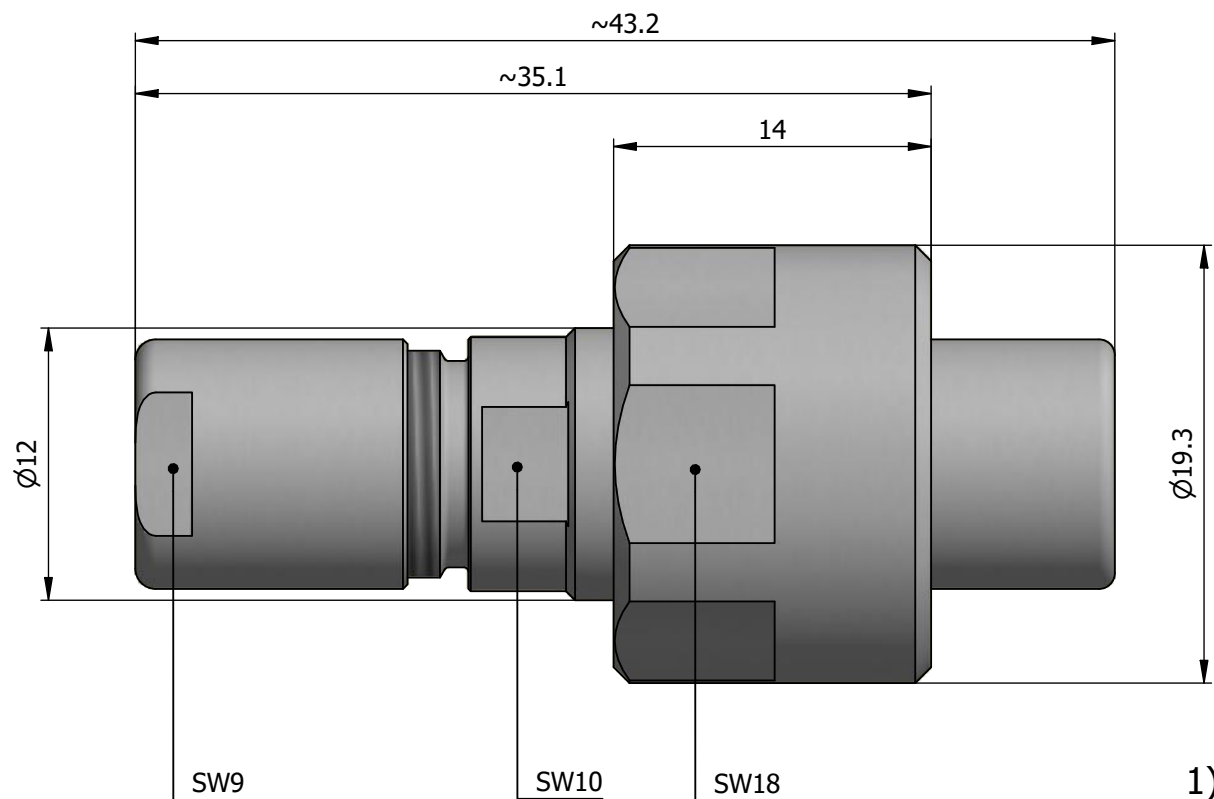

All dimensions are in millimeters (mm)

Alignment Key  
Front View

Insert Configuration  
Rear View

**Note:**

1) This picture is generic and for illustrative purposes only, and may show different keying, materials, colour, finish, and contact configuration. Minor shape or feature variations to actual item may be present.

All additional information are documented on the datasheet (See below link or QR Code)  
[www.lemo.com/pdf/FVN.1V.302.CLAC60.pdf](http://www.lemo.com/pdf/FVN.1V.302.CLAC60.pdf)

Model	Alignment Key	Series	Insert Config.	Housing	Insulator	Contact	Collet Type	Cable $\varnothing$	Variant
FVN.1V.302									
<b>CLAC60</b>									