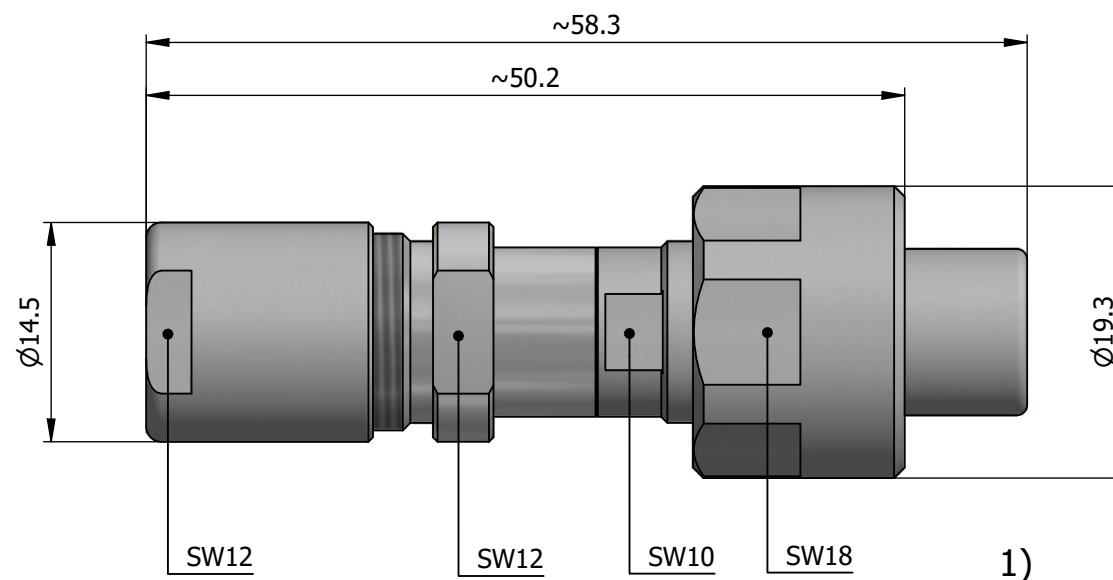

All dimensions are in millimeters (mm)

Alignment Key
Front View

Insert Configuration
Rear View

Note:

1) This picture is generic and for illustrative purposes only, and may show different keying, materials, colour, finish, and contact configuration. Minor shape or feature variations to actual item may be present.

All additional information are documented on the datasheet (See below link or QR Code)
www.lemo.com/pdf/FVN.1V.302.CLAK70.pdf

Model	Alignment Key	Series	Insert Config.	Housing	Insulator	Contact	Collet Type	Cable Ø	Variant
FVN.1V.302.CLAK70									

Datasheet

Straight plug, oversize cable collet
Series 1V

LEMO
LEMO SA
Chemin des Champs-Courbes 28
1024 Ecublens - SWITZERLAND
Tel. (+41 21) 695 16 00
email : info@lemo.com
www.lemo.com

CD

Drawn	29.06.2022	MARI / MARI
Checked	29.06.2022	OBAR
Modified	00	29.06.2022 / MARI
DO NOT SCALE DRAWING		