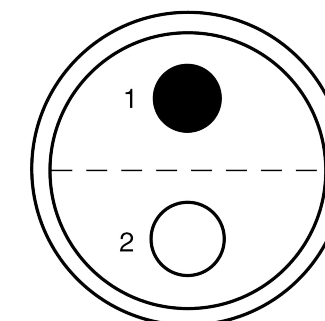

All dimensions are in millimeters (mm)

Alignment Key
Front View

Insert Configuration
Rear View

Note:

1) This picture is generic and for illustrative purposes only, and may show different keying, materials, colour, finish, and contact configuration. Minor shape or feature variations to actual item may be present.

All additional information are documented on the datasheet (See below link or QR Code)
www.lemo.com/pdf/FVN.1V.302.CLAK75Z.pdf

Model	Alignment Key	Series	Insert Config.	Housing	Insulator	Contact	Collet Type	Cable Ø	Variant
FVN	.1V	.302	.CLAK75Z						