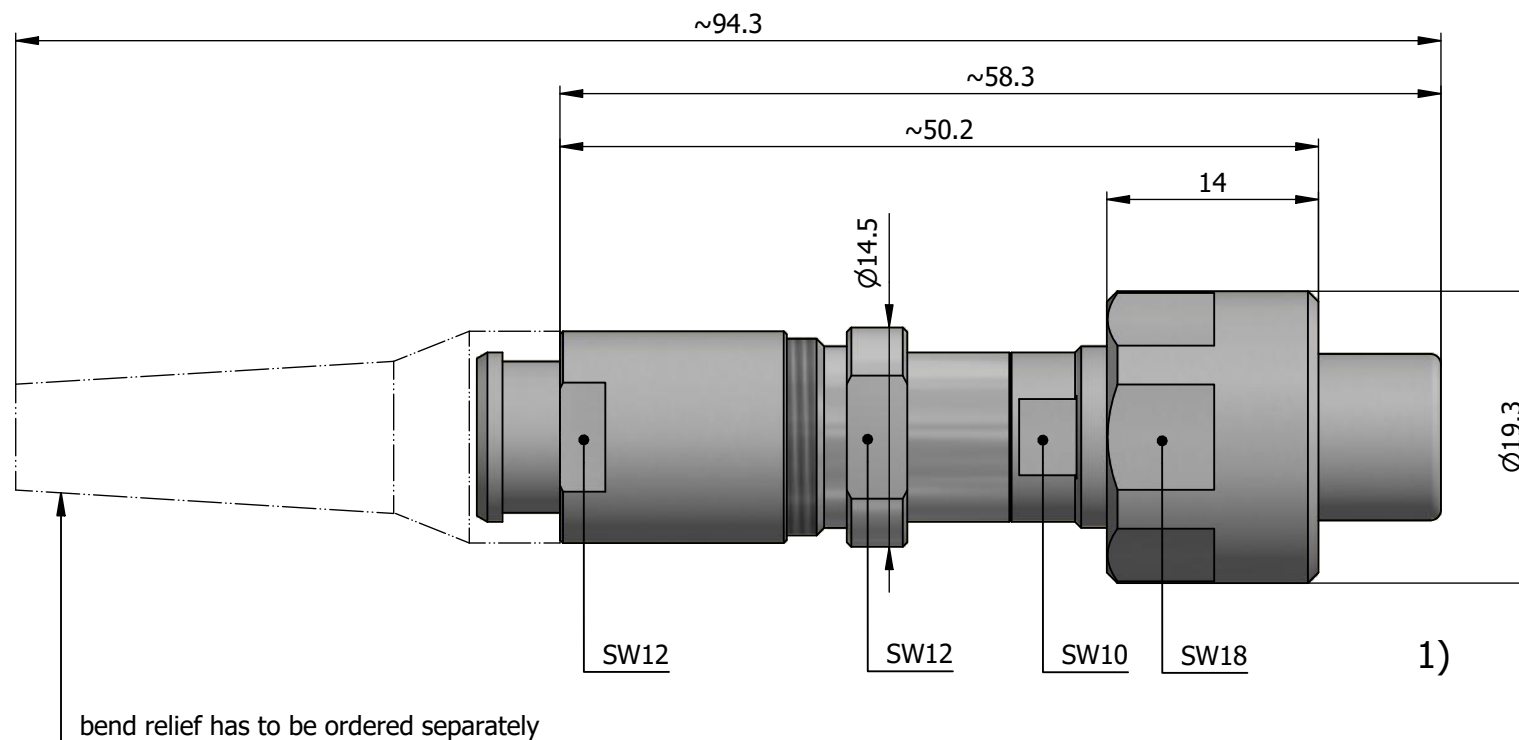

All dimensions are in millimeters (mm)

Alignment Key
Front View

Insert Configuration
Rear View

Note:

1) This picture is generic and for illustrative purposes only, and may show different keying, materials, colour, finish, and contact configuration. Minor shape or feature variations to actual item may be present.

All additional information are documented on the datasheet (See below link or QR Code)
www.lemo.com/pdf/FVN.1V.302.CLAK75Z.pdf

Model	Alignment Key	Series	Insert Config.	Housing	Insulator	Contact	Collet Type	Cable Ø	Variant
FVN	.1V	.302	.CLAK75Z						

Datasheet

Straight plug, oversize cable collet and nut for fitting a bend relief
 Series 1V

LEMO
 LEMO SA
 Chemin des Champs-Courbes 28
 1024 Ecublens - SWITZERLAND

Tel. (+41) 21 695 16 00
 email : info@lemo.com
 www.lemo.com