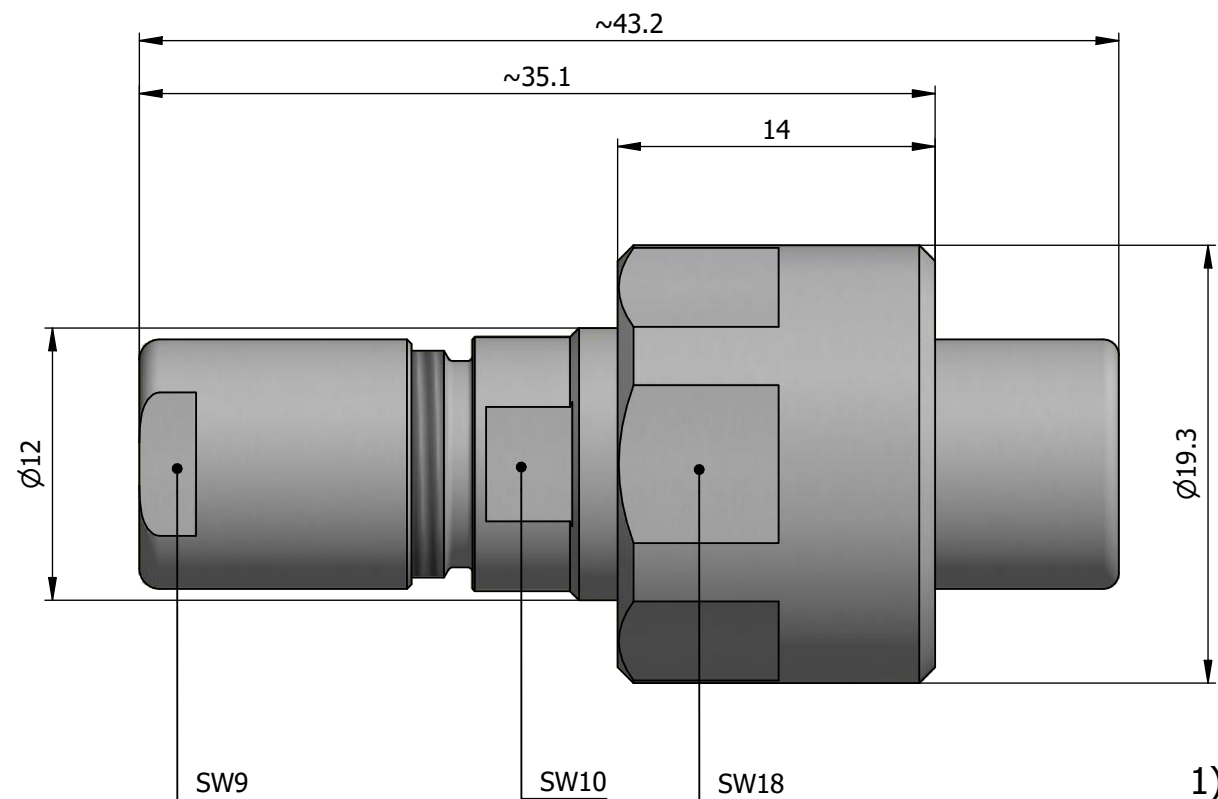

All dimensions are in millimeters (mm)

Alignment Key
Front View

Insert Configuration
Rear View

Note:

1) This picture is generic and for illustrative purposes only, and may show different keying, materials, colour, finish, and contact configuration. Minor shape or feature variations to actual item may be present.

All additional information are documented on the datasheet (See below link or QR Code)
www.lemo.com/pdf/FVN.1V.303.CLAC40.pdf

Model	Alignment Key	Series	Insert Config.	Housing	Insulator	Contact	Collet Type	Cable \varnothing	Variant
FVN	.1V	.303	.CLAC40						