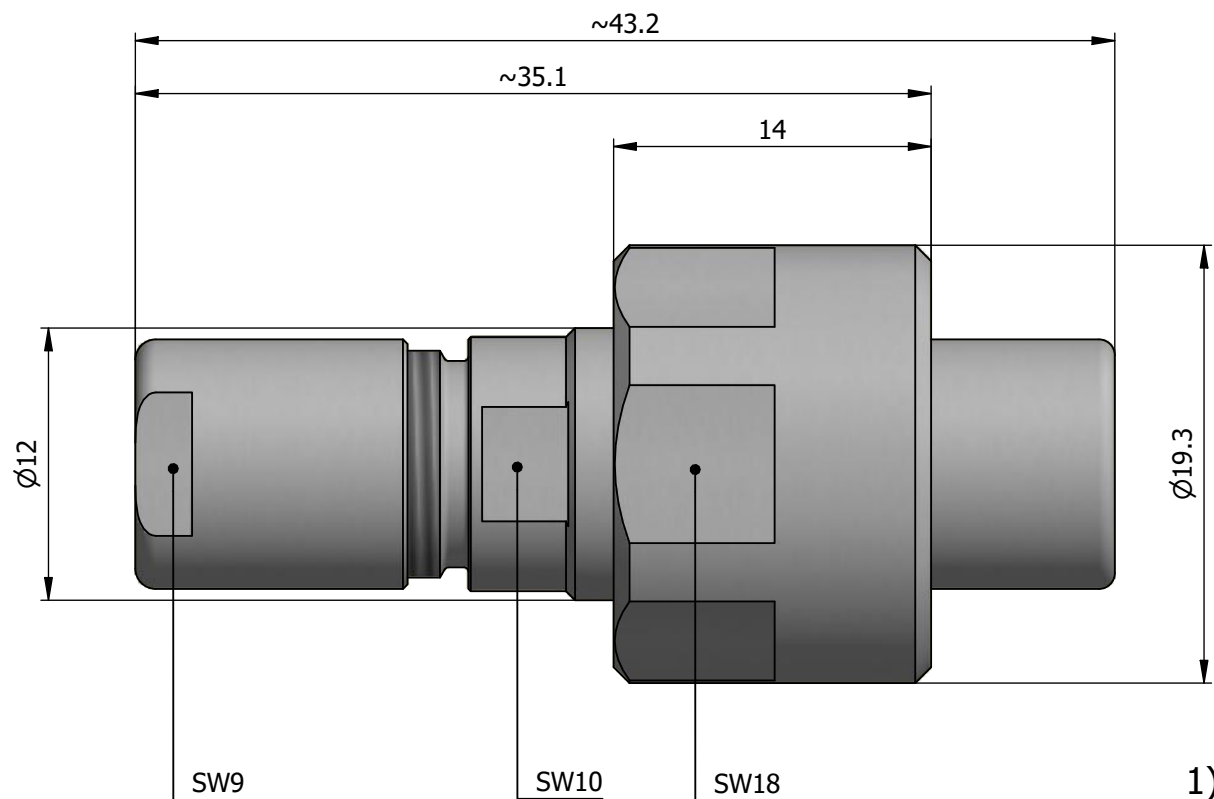

All dimensions are in millimeters (mm)

Alignment Key
Front View

Insert Configuration
Rear View

Note:

1) This picture is generic and for illustrative purposes only, and may show different keying, materials, colour, finish, and contact configuration. Minor shape or feature variations to actual item may be present.

All additional information are documented on the datasheet (See below link or QR Code)
www.lemo.com/pdf/FVN.1V.303.CLAC45.pdf

Model	Alignment Key	Series	Insert Config.	Housing	Insulator	Contact	Collet Type	Cable \varnothing	Variant
FVN	.1V	.303	.CLAC45						