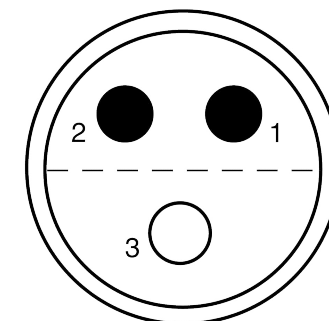

All dimensions are in millimeters (mm)

Alignment Key
Front View

Insert Configuration
Rear View

Note:

1) This picture is generic and for illustrative purposes only, and may show different keying, materials, colour, finish, and contact configuration. Minor shape or feature variations to actual item may be present.

All additional information are documented on the datasheet (See below link or QR Code)
www.lemo.com/pdf/FVN.1V.303.CLAC45.pdf

Model	Alignment Key	Series	Insert Config.	Housing	Insulator	Contact	Collet Type	Cable \varnothing	Variant
FVN	.1V	.303	.CLAC45						