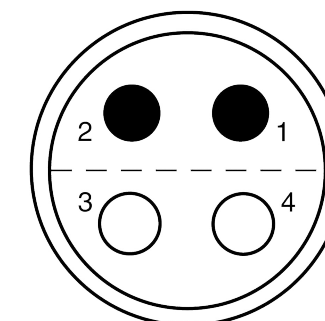

All dimensions are in millimeters (mm)

Alignment Key
Front View

Insert Configuration
Rear View

Note:

1) This picture is generic and for illustrative purposes only, and may show different keying, materials, colour, finish, and contact configuration. Minor shape or feature variations to actual item may be present.

All additional information are documented on the datasheet (See below link or QR Code)
www.lemo.com/pdf/FVN.1V.304.CLAC25.pdf

Model	Alignment Key	Series	Insert Config.	Housing	Insulator	Contact	Collet Type	Cable \varnothing	Variant
FVN	.1V	.304	.CLAC25						