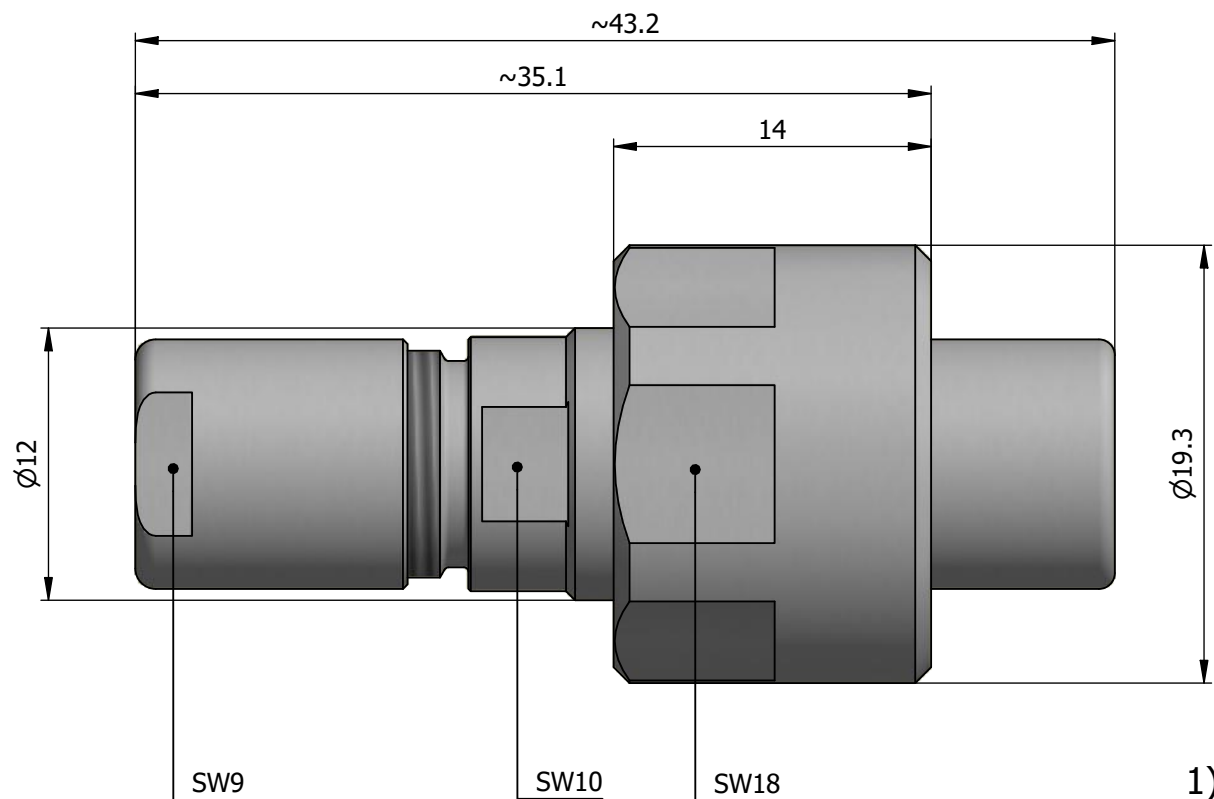

All dimensions are in millimeters (mm)

Alignment Key
Front View

Insert Configuration
Rear View

Note:

1) This picture is generic and for illustrative purposes only, and may show different keying, materials, colour, finish, and contact configuration. Minor shape or feature variations to actual item may be present.

All additional information are documented on the datasheet (See below link or QR Code)
www.lemo.com/pdf/FVN.1V.304.CLAC25.pdf

Model	Alignment Key	Series	Insert Config.	Housing	Insulator	Contact	Collet Type	Cable \varnothing	Variant
FVN	.1V	.304	.CLAC25						