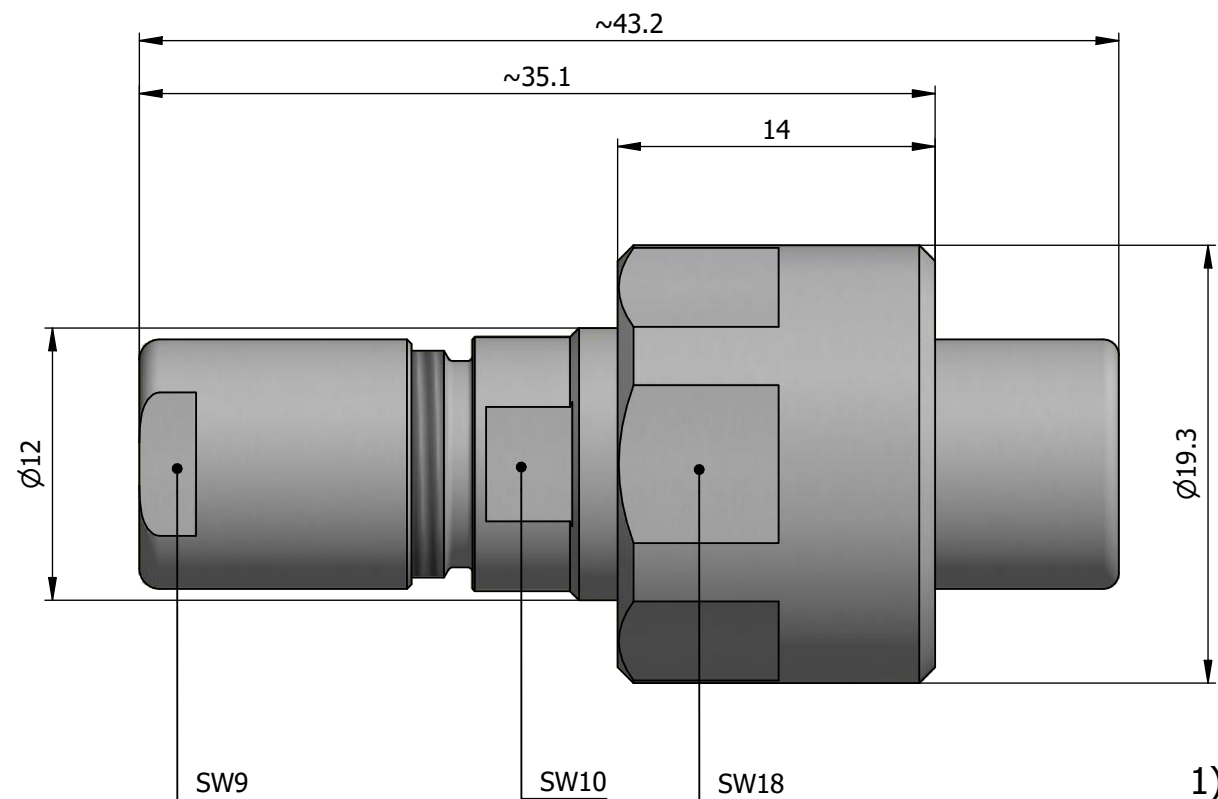

All dimensions are in millimeters (mm)

Alignment Key
Front View

Insert Configuration
Rear View

Note:

1) This picture is generic and for illustrative purposes only, and may show different keying, materials, colour, finish, and contact configuration. Minor shape or feature variations to actual item may be present.

All additional information are documented on the datasheet (See below link or QR Code)
www.lemo.com/pdf/FVN.1V.304.CLAC35.pdf

Model	Alignment Key	Series	Insert Config.	Housing	Insulator	Contact	Collet Type	Cable Ø	Variant
FVN	.1V	.304	.CLAC35						