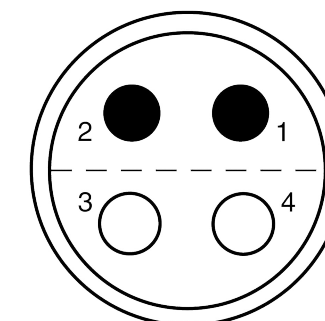

All dimensions are in millimeters (mm)

Alignment Key
Front View

Insert Configuration
Rear View

Note:

1) This picture is generic and for illustrative purposes only, and may show different keying, materials, colour, finish, and contact configuration. Minor shape or feature variations to actual item may be present.

All additional information are documented on the datasheet (See below link or QR Code)
www.lemo.com/pdf/FVN.1V.304.CLAC35.pdf

Model	Alignment Key	Series	Insert Config.	Housing	Insulator	Contact	Collet Type	Cable Ø	Variant
FVN	.1V	.304	.CLAC35						