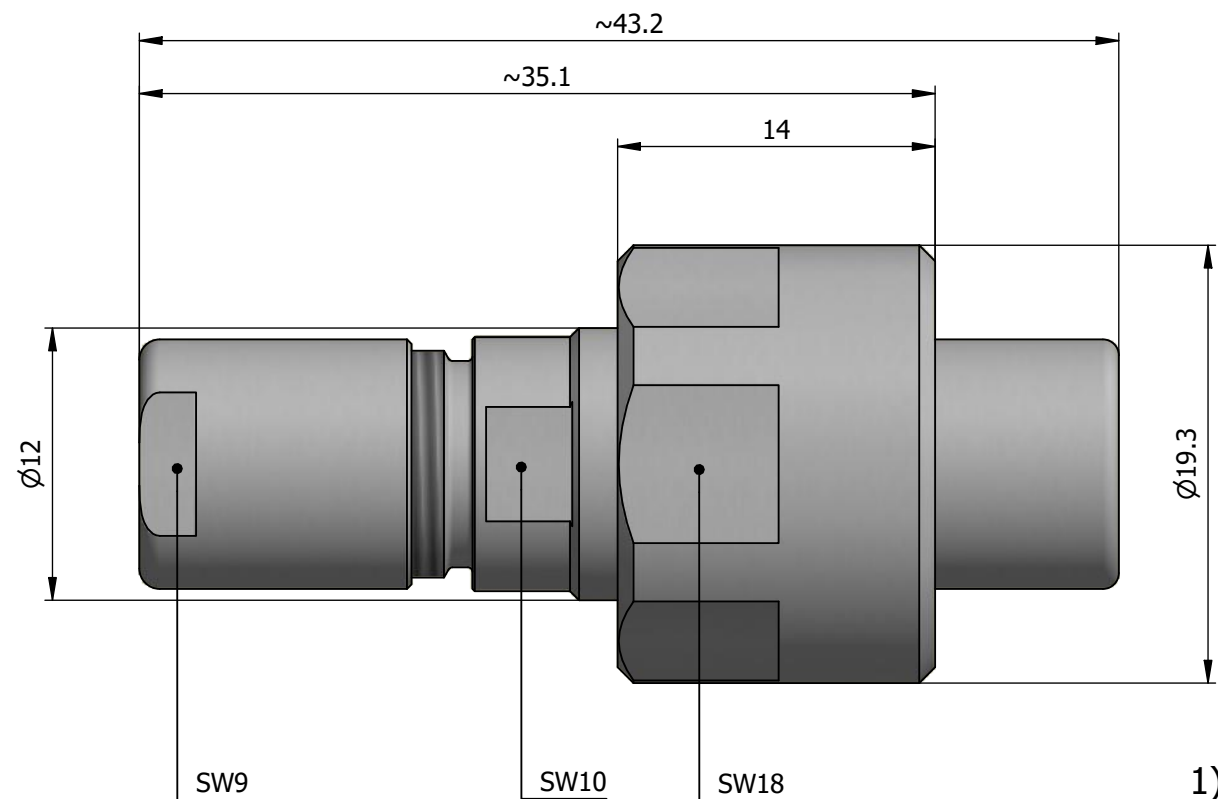

All dimensions are in millimeters (mm)

Alignment Key  
Front View

Insert Configuration  
Rear View

**Note:**

1) This picture is generic and for illustrative purposes only, and may show different keying, materials, colour, finish, and contact configuration. Minor shape or feature variations to actual item may be present.

All additional information are documented on the datasheet (See below link or QR Code)  
[www.lemo.com/pdf/FVN.1V.304.CLAC65.pdf](http://www.lemo.com/pdf/FVN.1V.304.CLAC65.pdf)

Model	Alignment Key	Series	Insert Config.	Housing	Insulator	Contact	Collet Type	Cable Ø	Variant
FVN	.1V	.304	.CLAC65						