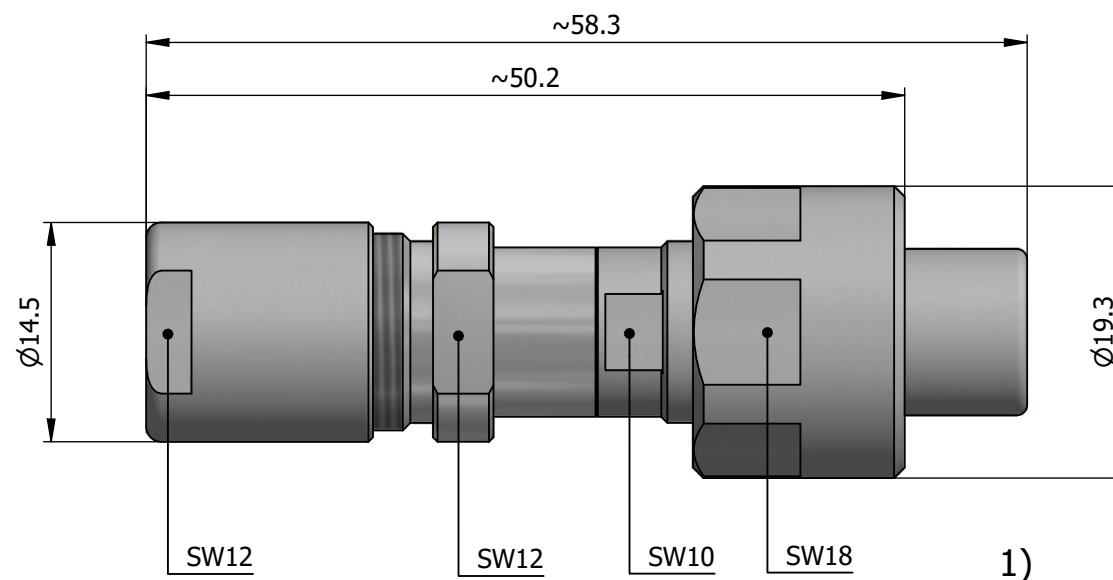

All dimensions are in millimeters (mm)

Alignment Key  
Front View

Insert Configuration  
Rear View

**Note:**

1) This picture is generic and for illustrative purposes only, and may show different keying, materials, colour, finish, and contact configuration. Minor shape or feature variations to actual item may be present.

All additional information are documented on the datasheet (See below link or QR Code)  
[www.lemo.com/pdf/FVN.1V.304.CLAK80.pdf](http://www.lemo.com/pdf/FVN.1V.304.CLAK80.pdf)

Model	Alignment Key	Series	Insert Config.	Housing	Insulator	Contact	Collet Type	Cable Ø	Variant
FVN	1V	304	CLAK80						

Datasheet

**Straight plug, oversize cable collet**  
Series 1V

**LEMO** LEMO SA  
 Chemin des Champs-Courbes 28  
 1024 Ecublens - SWITZERLAND  
 Tel. (+41 21) 695 16 00  
 email : info@lemo.com  
 www.lemo.com