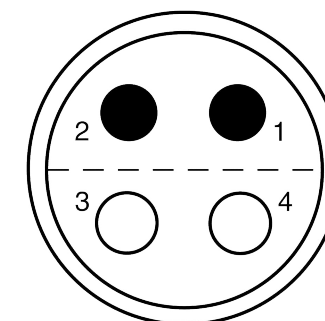

All dimensions are in millimeters (mm)

Alignment Key  
Front View

Insert Configuration  
Rear View

**Note:**

1) This picture is generic and for illustrative purposes only, and may show different keying, materials, colour, finish, and contact configuration. Minor shape or feature variations to actual item may be present.

All additional information are documented on the datasheet (See below link or QR Code)  
[www.lemo.com/pdf/FVN.1V.304.CLAK80.pdf](http://www.lemo.com/pdf/FVN.1V.304.CLAK80.pdf)

Model	Alignment Key	Series	Insert Config.	Housing	Insulator	Contact	Collet Type	Cable Ø	Variant
FVN	1V	304	CLAK80						