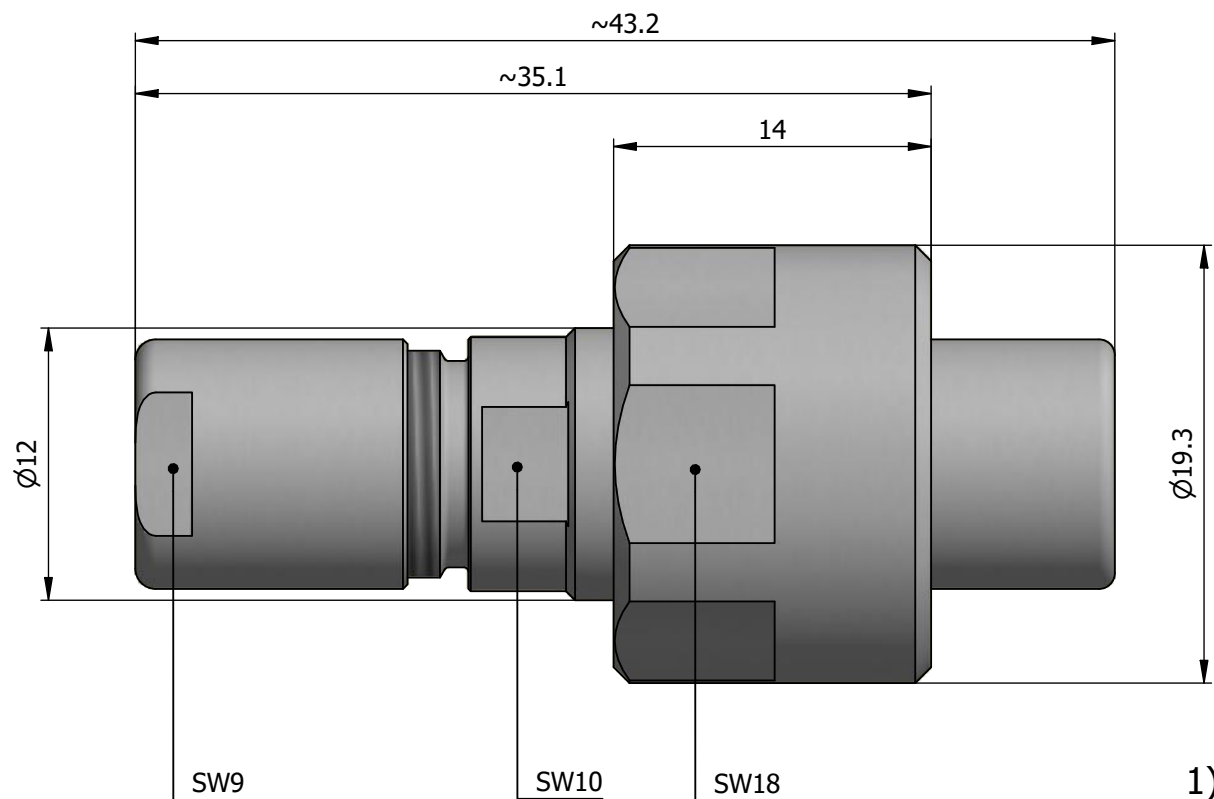

All dimensions are in millimeters (mm)

Alignment Key
Front View

Insert Configuration
Rear View

Note:

1) This picture is generic and for illustrative purposes only, and may show different keying, materials, colour, finish, and contact configuration. Minor shape or feature variations to actual item may be present.

All additional information are documented on the datasheet (See below link or QR Code)
www.lemo.com/pdf/FVN.1V.304.SLAC55.pdf

Model	Alignment Key	Series	Insert Config.	Housing	Insulator	Contact	Collet Type	Cable Ø	Variant
FVN	.1V	.304	.SLAC55						