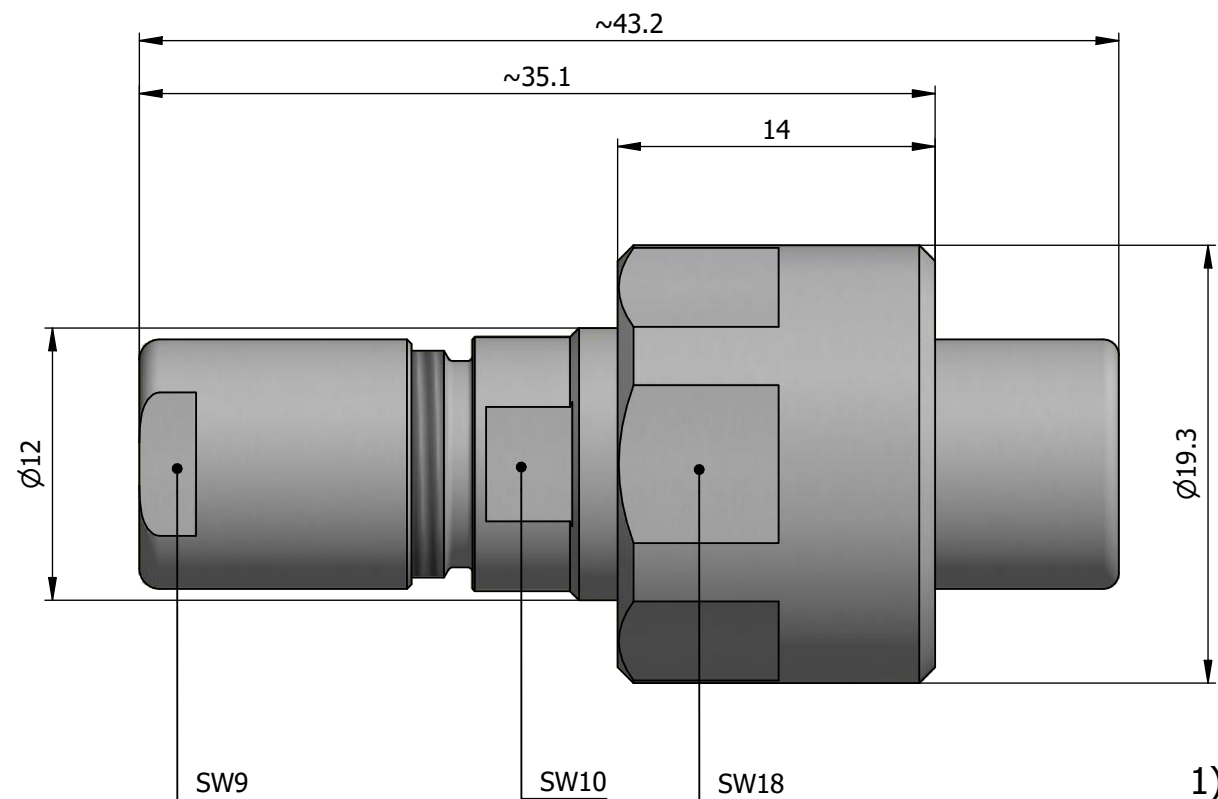

All dimensions are in millimeters (mm)

Alignment Key
Front View

Insert Configuration
Rear View

Note:

1) This picture is generic and for illustrative purposes only, and may show different keying, materials, colour, finish, and contact configuration. Minor shape or feature variations to actual item may be present.

All additional information are documented on the datasheet (See below link or QR Code)
www.lemo.com/pdf/FVN.1V.305.CLAC55.pdf

Model	Alignment Key	Series	Insert Config.	Housing	Insulator	Contact	Collet Type	Cable \varnothing	Variant
FVN.1V.305									CLAC55