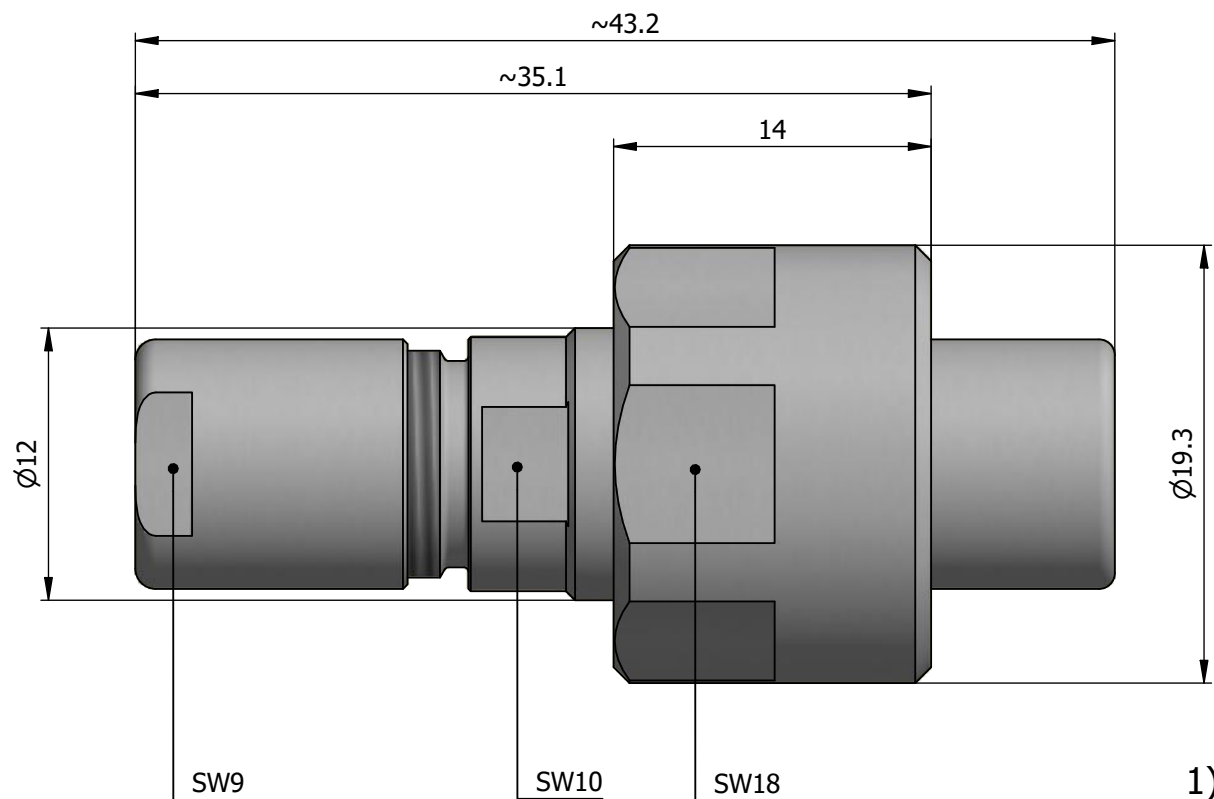

All dimensions are in millimeters (mm)

Alignment Key  
Front View

Insert Configuration  
Rear View

**Note:**

1) This picture is generic and for illustrative purposes only, and may show different keying, materials, colour, finish, and contact configuration. Minor shape or feature variations to actual item may be present.

All additional information are documented on the datasheet (See below link or QR Code)  
[www.lemo.com/pdf/FVN.1V.305.CLAC60.pdf](http://www.lemo.com/pdf/FVN.1V.305.CLAC60.pdf)

Model	Alignment Key	Series	Insert Config.	Housing	Insulator	Contact	Collet Type	Cable $\varnothing$	Variant
FVN.1V.305									
<b>CLAC60</b>									