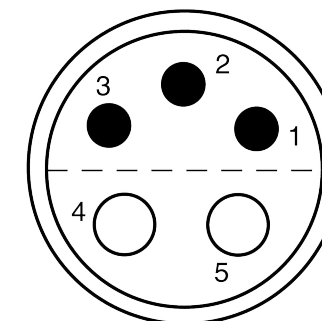

All dimensions are in millimeters (mm)

Alignment Key  
Front View

Insert Configuration  
Rear View

**Note:**

1) This picture is generic and for illustrative purposes only, and may show different keying, materials, colour, finish, and contact configuration. Minor shape or feature variations to actual item may be present.

All additional information are documented on the datasheet (See below link or QR Code)  
[www.lemo.com/pdf/FVN.1V.305.CLAC60.pdf](http://www.lemo.com/pdf/FVN.1V.305.CLAC60.pdf)

Model	Alignment Key	Series	Insert Config.	Housing	Insulator	Contact	Collet Type	Cable $\varnothing$	Variant
FVN.1V.305									
<b>CLAC60</b>									