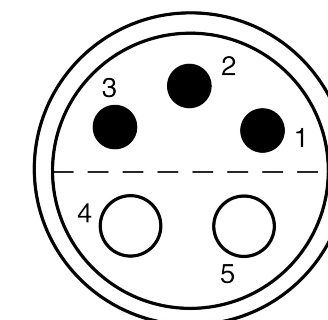

All dimensions are in millimeters (mm)

Alignment Key  
Front View

Insert Configuration  
Rear View

**Note:**

1) This picture is generic and for illustrative purposes only, and may show different keying, materials, colour, finish, and contact configuration. Minor shape or feature variations to actual item may be present.

All additional information are documented on the datasheet (See below link or QR Code)  
[www.lemo.com/pdf/FVN.1V.305.CLAK75.pdf](http://www.lemo.com/pdf/FVN.1V.305.CLAK75.pdf)

Model	Alignment Key	Series	Insert Config.	Housing	Insulator	Contact	Collet Type	Cable Ø	Variant
FVN	1V	305	CLAK	75					