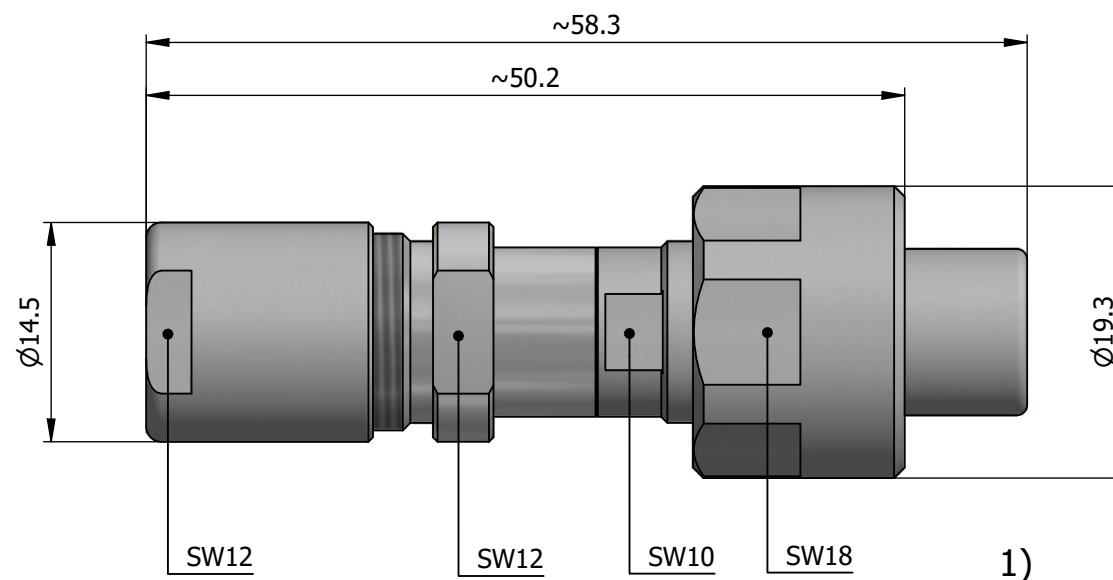

All dimensions are in millimeters (mm)

Alignment Key  
Front View

Insert Configuration  
Rear View

**Note:**

1) This picture is generic and for illustrative purposes only, and may show different keying, materials, colour, finish, and contact configuration. Minor shape or feature variations to actual item may be present.

All additional information are documented on the datasheet (See below link or QR Code)  
[www.lemo.com/pdf/FVN.1V.305.CLAK75.pdf](http://www.lemo.com/pdf/FVN.1V.305.CLAK75.pdf)

Model	Alignment Key	Series	Insert Config.	Housing	Insulator	Contact	Collet Type	Cable Ø	Variant
FVN	1V	305	CLAK	75					

Datasheet

**Straight plug, oversize cable collet**  
Series 1V

**LEMO**  
LEMO SA  
Chemin des Champs-Courbes 28  
1024 Ecublens - SWITZERLAND

Tel. (+41 21) 695 16 00  
email : info@lemo.com  
www.lemo.com