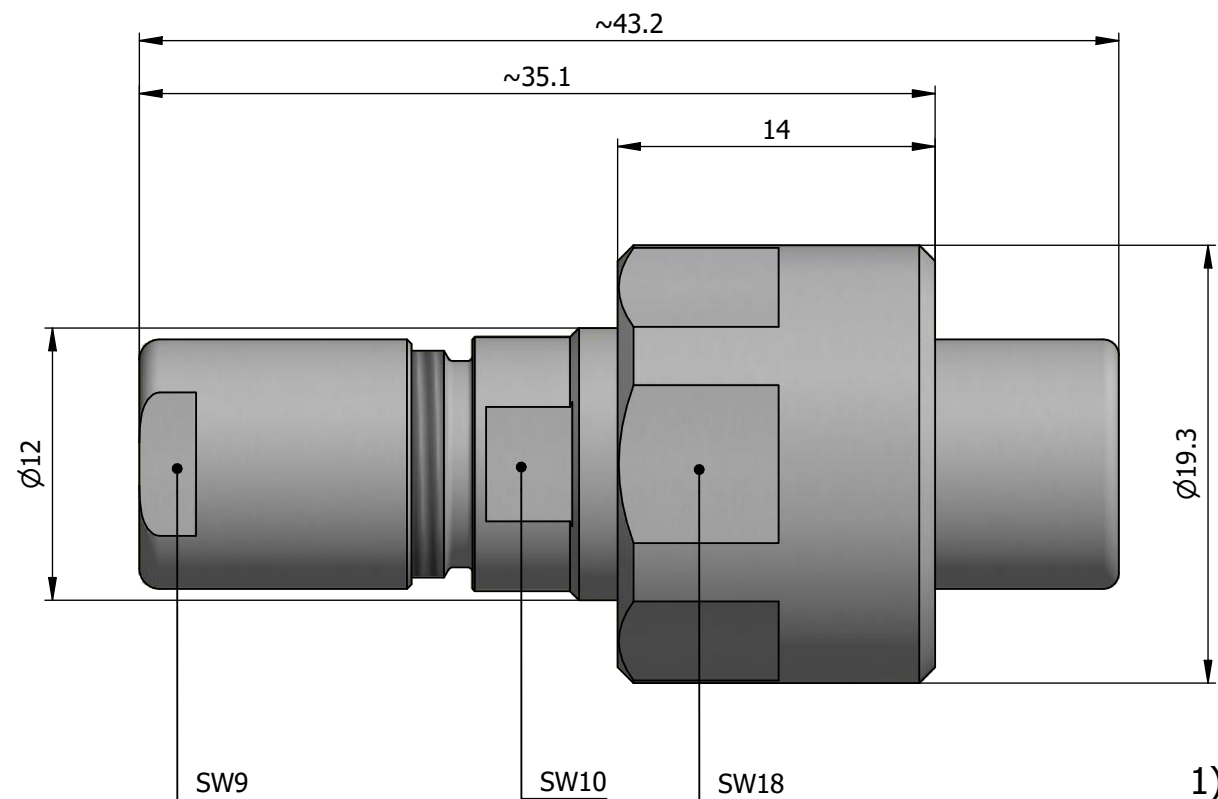

All dimensions are in millimeters (mm)

Alignment Key  
Front View

Insert Configuration  
Rear View

**Note:**

1) This picture is generic and for illustrative purposes only, and may show different keying, materials, colour, finish, and contact configuration. Minor shape or feature variations to actual item may be present.

All additional information are documented on the datasheet (See below link or QR Code)  
[www.lemo.com/pdf/FVN.1V.306.CLAC40.pdf](http://www.lemo.com/pdf/FVN.1V.306.CLAC40.pdf)

Model	Alignment Key	Series	Insert Config.	Housing	Insulator	Contact	Collet Type	Cable $\varnothing$	Variant
FVN	.1V	.306	.CLAC40						