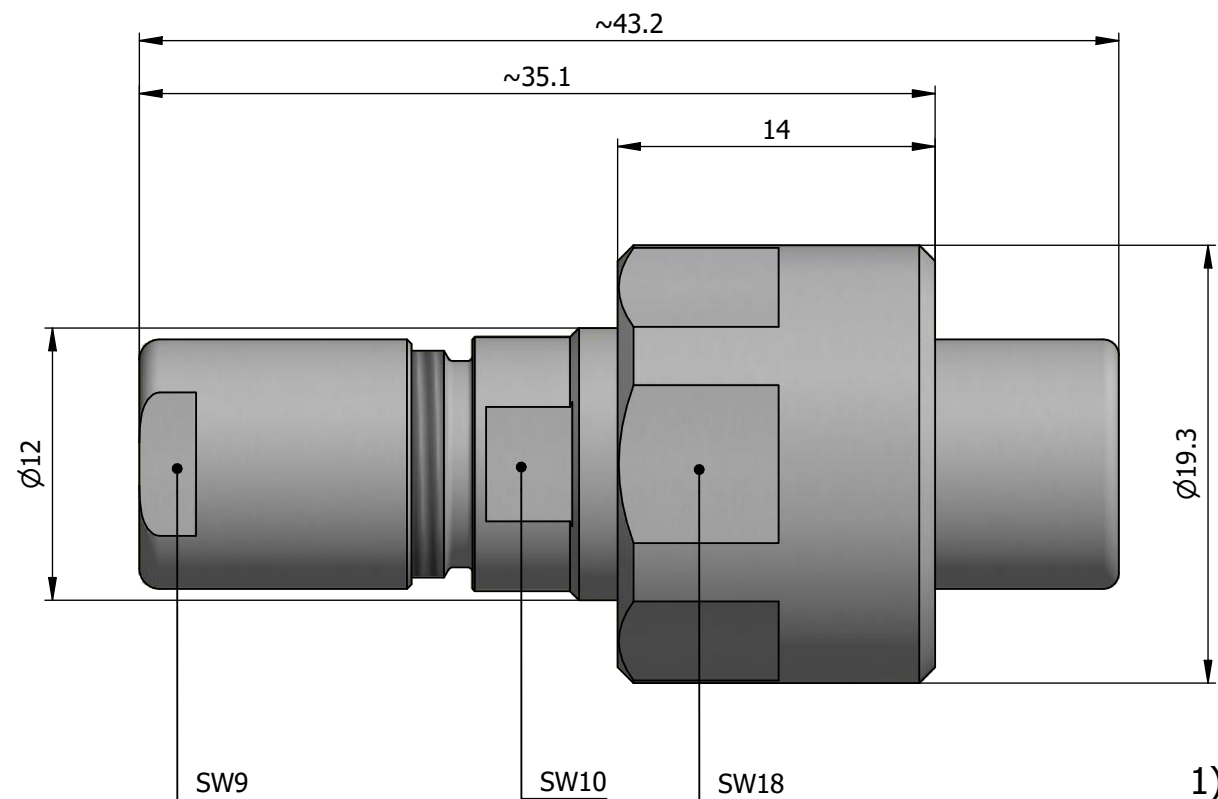

All dimensions are in millimeters (mm)

Alignment Key
Front View

Insert Configuration
Rear View

Note:

1) This picture is generic and for illustrative purposes only, and may show different keying, materials, colour, finish, and contact configuration. Minor shape or feature variations to actual item may be present.

All additional information are documented on the datasheet (See below link or QR Code)
www.lemo.com/pdf/FVN.1V.306.CLAC55.pdf

Model	Alignment Key	Series	Insert Config.	Housing	Insulator	Contact	Collet Type	Cable Ø	Variant
FVN.1V.306									
CLAC55									