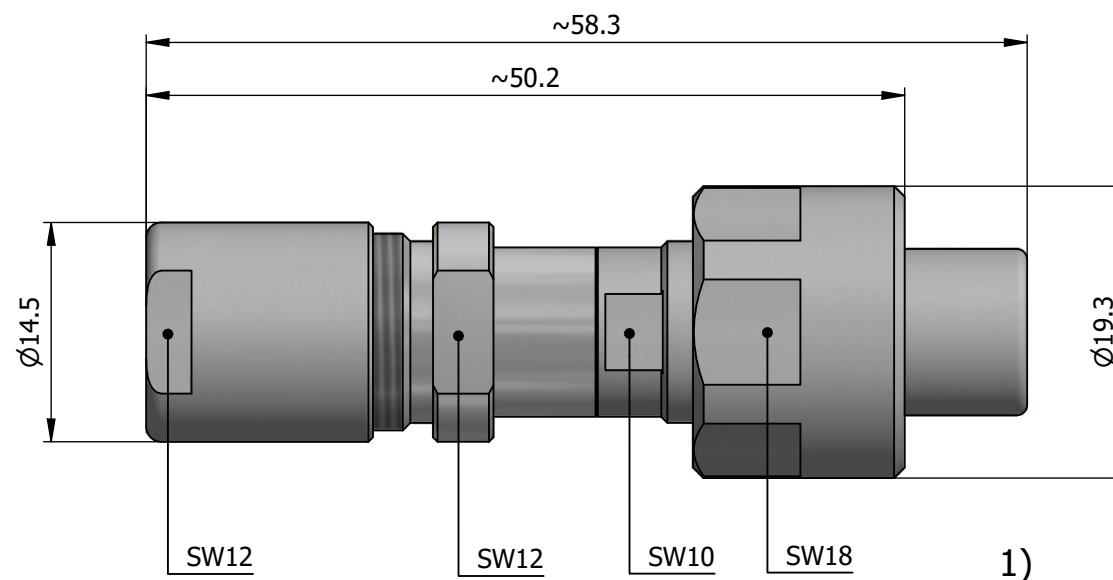

All dimensions are in millimeters (mm)

Alignment Key
Front View

Insert Configuration
Rear View

Note:

1) This picture is generic and for illustrative purposes only, and may show different keying, materials, colour, finish, and contact configuration. Minor shape or feature variations to actual item may be present.

All additional information are documented on the datasheet (See below link or QR Code)
www.lemo.com/pdf/FVN.1V.306.CLAK85.pdf

Model	Alignment Key	Series	Insert Config.	Housing	Insulator	Contact	Collet Type	Cable Ø	Variant
FVN	1V	306	CLAK85						

Datasheet

Straight plug, oversize cable collet
Series 1V

LEMO
LEMO SA
Chemin des Champs-Courbes 28
1024 Ecublens - SWITZERLAND

Tel. (+41 21) 695 16 00
email : info@lemo.com
www.lemo.com

CD

Drawn	29.06.2022	MARI / MARI
Checked	29.06.2022	OBAR
Modified	00	29.06.2022 / MARI
DO NOT SCALE DRAWING		