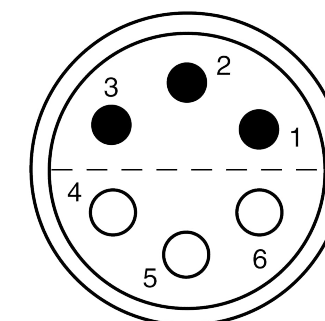

All dimensions are in millimeters (mm)

Alignment Key
Front View

Insert Configuration
Rear View

Note:

1) This picture is generic and for illustrative purposes only, and may show different keying, materials, colour, finish, and contact configuration. Minor shape or feature variations to actual item may be present.

All additional information are documented on the datasheet (See below link or QR Code)
www.lemo.com/pdf/FVN.1V.306.CLAK85.pdf

Model	Alignment Key	Series	Insert Config.	Housing	Insulator	Contact	Collet Type	Cable Ø	Variant
FVN	1V	306	CLAK85						