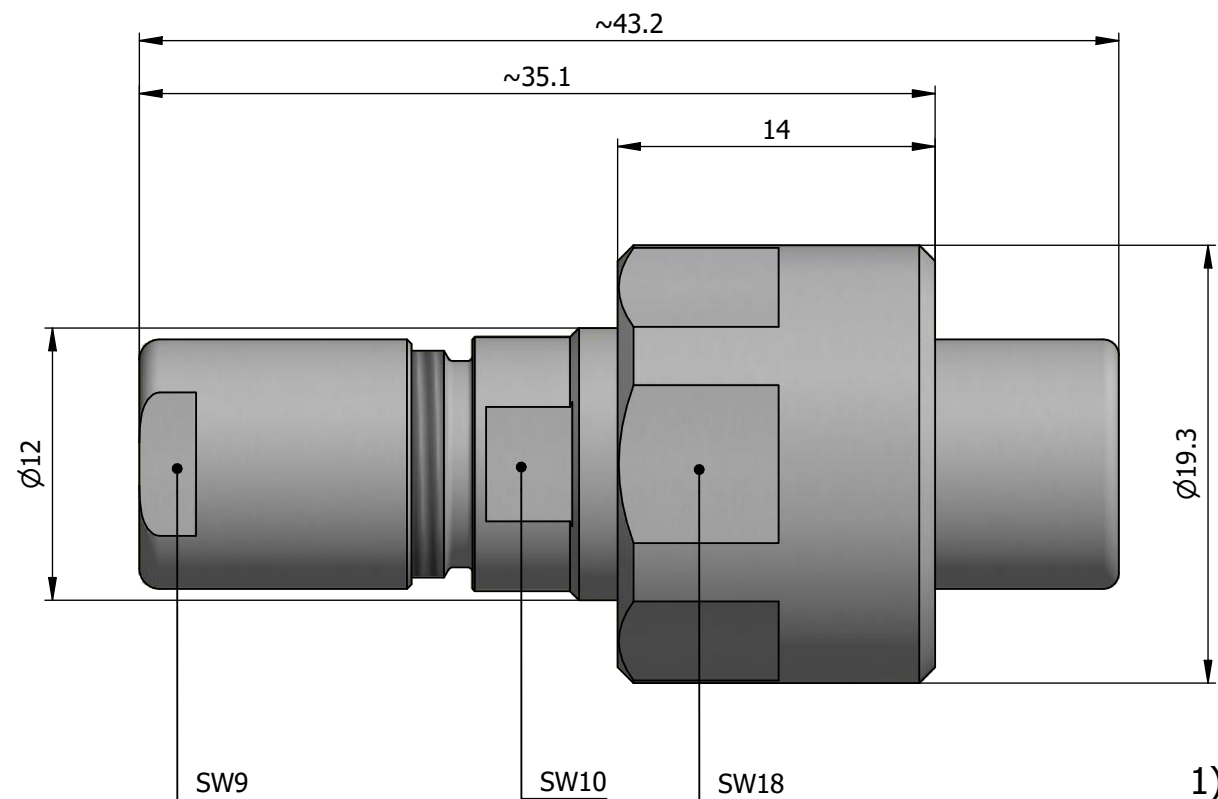

All dimensions are in millimeters (mm)

Alignment Key
Front View

Insert Configuration
Rear View

Note:

1) This picture is generic and for illustrative purposes only, and may show different keying, materials, colour, finish, and contact configuration. Minor shape or feature variations to actual item may be present.

All additional information are documented on the datasheet (See below link or QR Code)
www.lemo.com/pdf/FVN.1V.306.SLAC55.pdf

Model	Alignment Key	Series	Insert Config.	Housing	Insulator	Contact	Collet Type	Cable \varnothing	Variant
FVN	.1V	.306	.SLAC55						