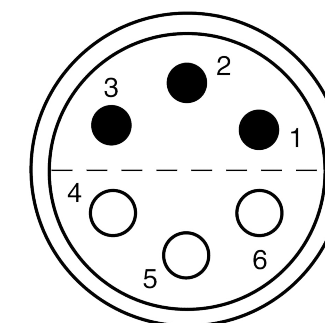

All dimensions are in millimeters (mm)

Alignment Key
Front View

Insert Configuration
Rear View

Note:

1) This picture is generic and for illustrative purposes only, and may show different keying, materials, colour, finish, and contact configuration. Minor shape or feature variations to actual item may be present.

All additional information are documented on the datasheet (See below link or QR Code)
www.lemo.com/pdf/FVN.1V.306.SLAC55.pdf

Model	Alignment Key	Series	Insert Config.	Housing	Insulator	Contact	Collet Type	Cable \varnothing	Variant
FVN	.1V	.306	.SLAC55						