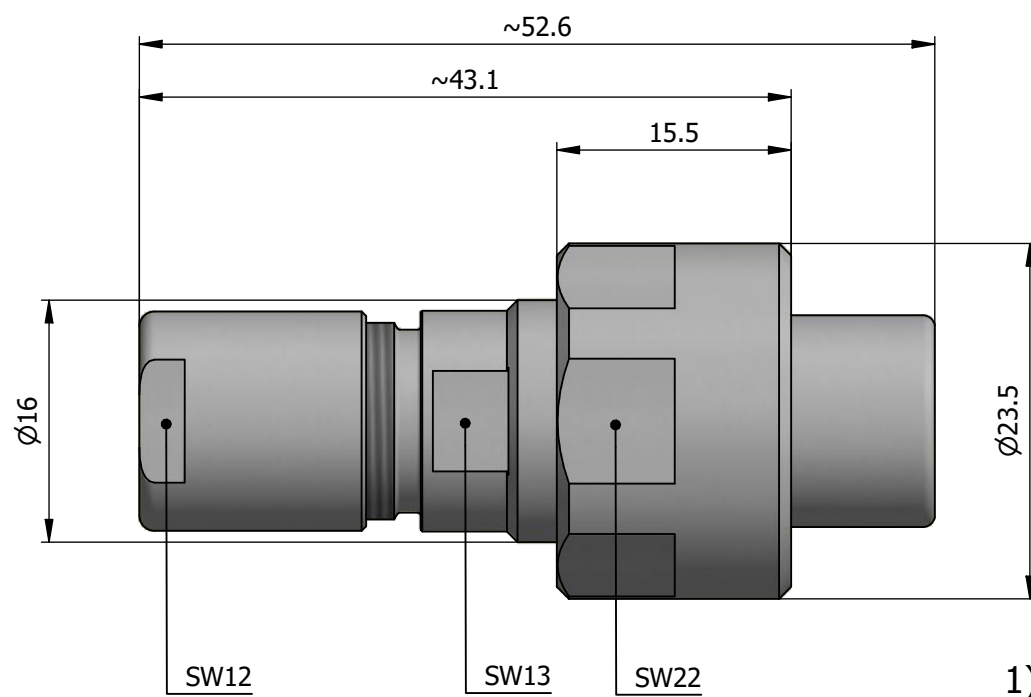

All dimensions are in millimeters (mm)

Alignment Key
Front View

Insert Configuration
Rear View

Note:

1) This picture is generic and for illustrative purposes only, and may show different keying, materials, colour, finish, and contact configuration. Minor shape or feature variations to actual item may be present.

All additional information are documented on the datasheet (See below link or QR Code)
www.lemo.com/pdf/FVN.2V.140.CLAC60.pdf

Model	Alignment Key	Series	Insert Config.	Housing	Insulator	Contact	Collet Type	Cable \varnothing	Variant
FVN	.2V	.140	.CLAC60						