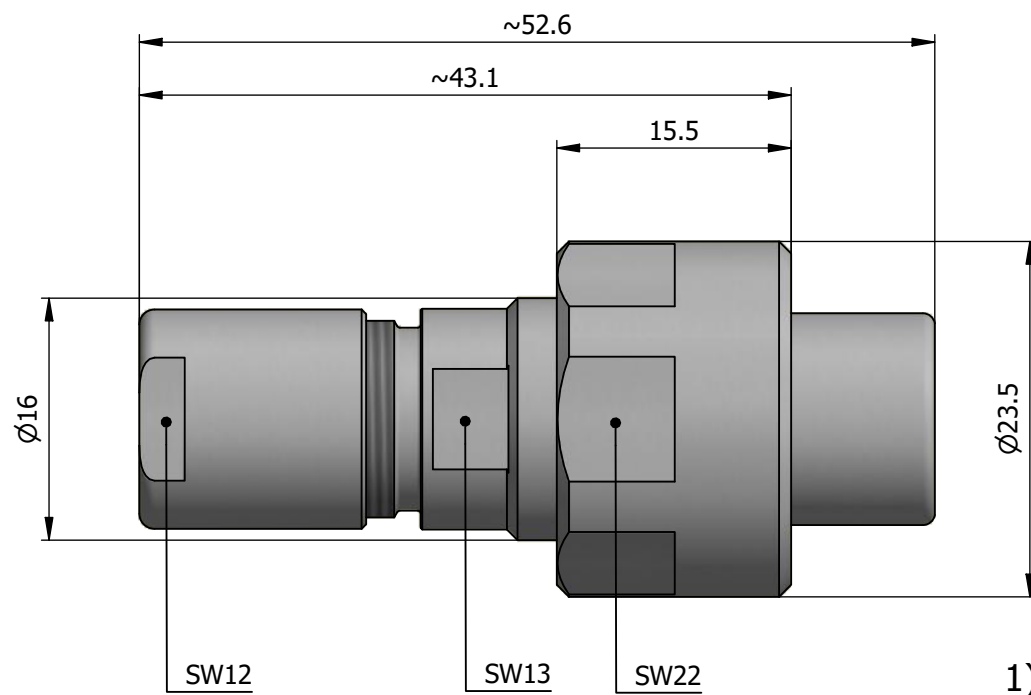

All dimensions are in millimeters (mm)

Alignment Key  
Front View

Insert Configuration  
Rear View

**Note:**

1) This picture is generic and for illustrative purposes only, and may show different keying, materials, colour, finish, and contact configuration. Minor shape or feature variations to actual item may be present.

All additional information are documented on the datasheet (See below link or QR Code)  
[www.lemo.com/pdf/FVN.2V.302.CLAC70.pdf](http://www.lemo.com/pdf/FVN.2V.302.CLAC70.pdf)

Model	Alignment Key	Series	Insert Config.	Housing	Insulator	Contact	Collet Type	Cable Ø	Variant
FVN	.	2V	.	302	.	CLAC	70		

Datasheet

**Straight plug, cable collet**  
Series 2V

**LEMO**  
LEMO SA  
Chemin des Champs-Courbes 28  
1024 Ecublens - SWITZERLAND

Tel. (+41) 21 695 16 00  
email : info@lemo.com  
www.lemo.com

CD

Drawn	17.01.2007	OVU / RMO
Checked	08.06.2023	MARI
Modified	01	08.06.2023 / MARI
DO NOT SCALE DRAWING		