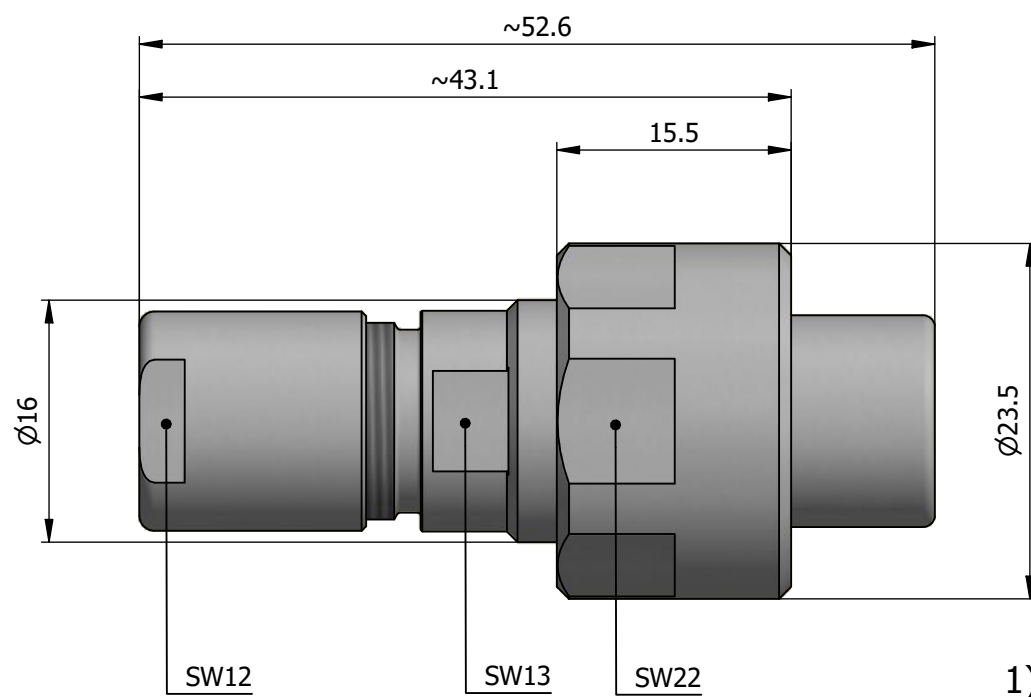

All dimensions are in millimeters (mm)

Alignment Key  
Front View

Insert Configuration  
Rear View

**Note:**

1) This picture is generic and for illustrative purposes only, and may show different keying, materials, colour, finish, and contact configuration. Minor shape or feature variations to actual item may be present.

All additional information are documented on the datasheet (See below link or QR Code)  
[www.lemo.com/pdf/FVN.2V.302.CLAC75.pdf](http://www.lemo.com/pdf/FVN.2V.302.CLAC75.pdf)

Model	Alignment Key	Series	Insert Config.	Housing	Insulator	Contact	Collet Type	Cable Ø	Variant
FVN	.	2V	.	302	.	CLAC	75		

Datasheet

**Straight plug, cable collet**  
Series 2V

**LEMO**  
LEMO SA  
Chemin des Champs-Courbes 28  
1024 Ecublens - SWITZERLAND

Tel. (+41) 21 695 16 00  
email : info@lemo.com  
www.lemo.com

CD

Drawn	17.01.2007	OVU / RMO
Checked	08.06.2023	MARI
Modified	01	08.06.2023 / MARI
DO NOT SCALE DRAWING		