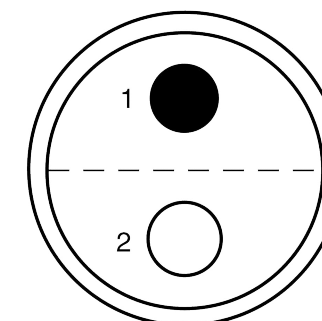

All dimensions are in millimeters (mm)

Alignment Key  
Front View

Insert Configuration  
Rear View

**Note:**

1) This picture is generic and for illustrative purposes only, and may show different keying, materials, colour, finish, and contact configuration. Minor shape or feature variations to actual item may be present.

All additional information are documented on the datasheet (See below link or QR Code)  
[www.lemo.com/pdf/FVN.2V.302.CLAC75.pdf](http://www.lemo.com/pdf/FVN.2V.302.CLAC75.pdf)

Model	Alignment Key	Series	Insert Config.	Housing	Insulator	Contact	Collet Type	Cable Ø	Variant
FVN	.	2V	.	302	.	CLAC	75		