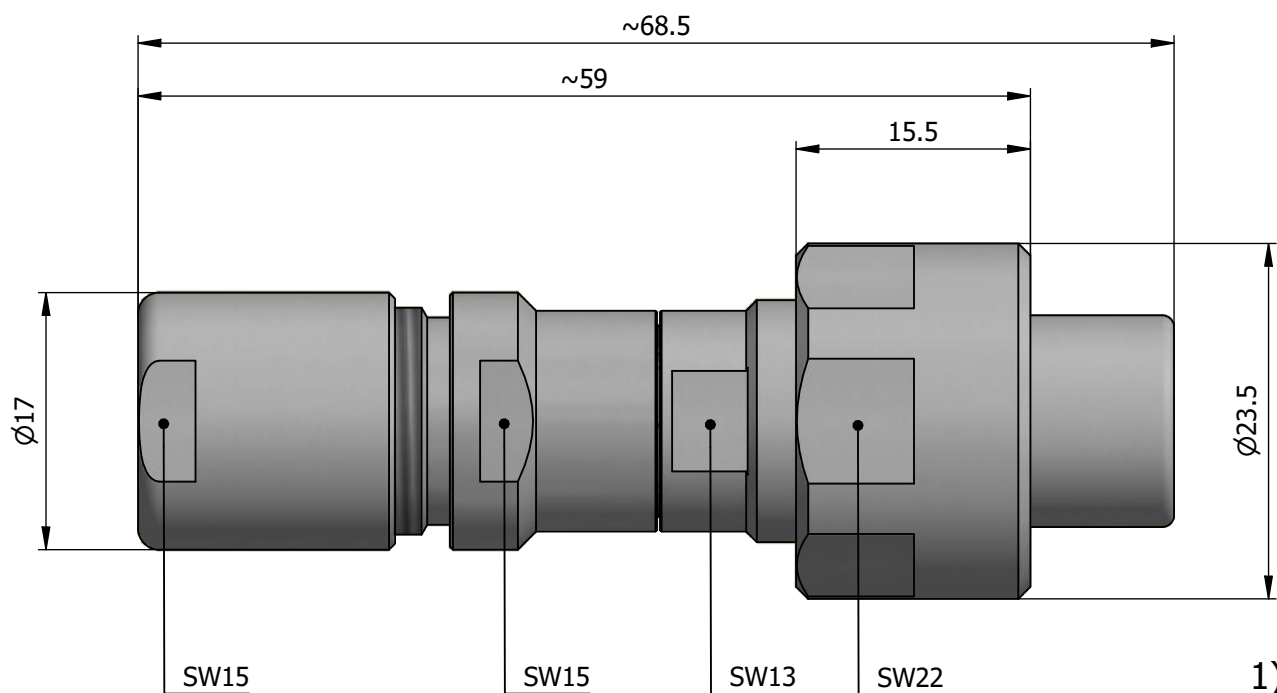

All dimensions are in millimeters (mm)

Alignment Key
Front View

Insert Configuration
Rear View

Note:

1) This picture is generic and for illustrative purposes only, and may show different keying, materials, colour, finish, and contact configuration. Minor shape or feature variations to actual item may be present.

All additional information are documented on the datasheet (See below link or QR Code)
www.lemo.com/pdf/FVN.2V.302.CLAK11.pdf

| | | | | | | | | | |
|-------|---------------|--------|----------------|---------|-----------|---------|-------------|---------|---------|
| Model | Alignment Key | Series | Insert Config. | Housing | Insulator | Contact | Collet Type | Cable Ø | Variant |
| FVN | . | 2V | . | 302 | . | CLAK | 11 | | |

Datasheet

Straight plug, oversize cable collet
Series 2V

LEMO
LEMO SA
Chemin des Champs-Courbes 28
1024 Ecublens - SWITZERLAND

Tel. (+41) 21 695 16 00
email : info@lemo.com
www.lemo.com

CD

| | | |
|----------------------|------------|-------------------|
| Drawn | 09.06.2023 | MARI / MARI |
| Checked | 09.06.2023 | MARI |
| Modified | 00 | 09.06.2023 / MARI |
| DO NOT SCALE DRAWING | | |