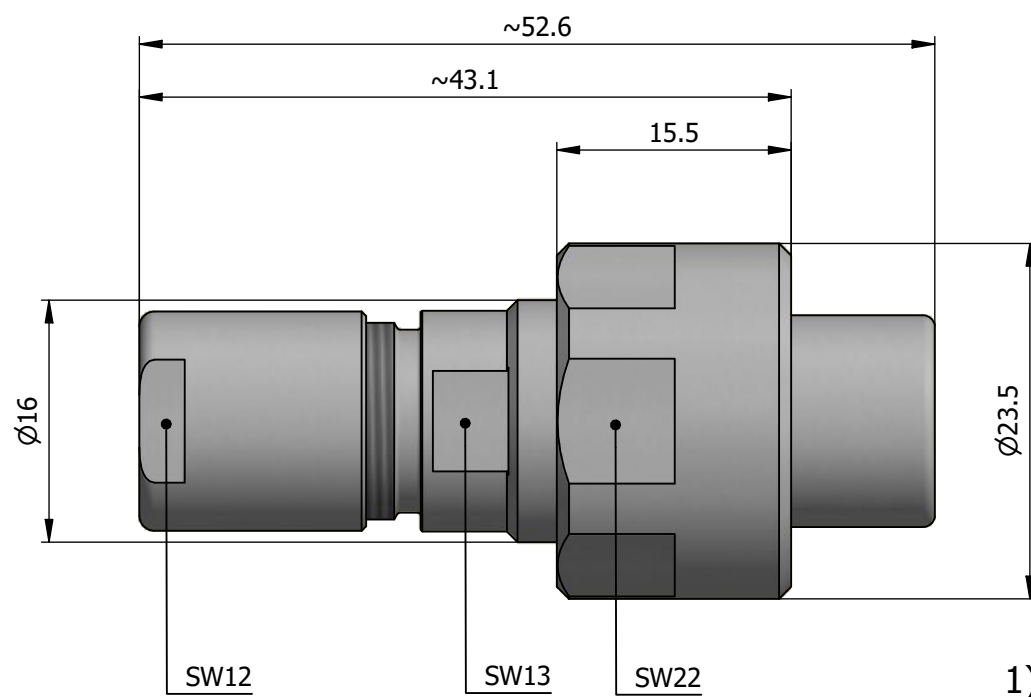

All dimensions are in millimeters (mm)

Alignment Key
Front View

Insert Configuration
Rear View

Note:

1) This picture is generic and for illustrative purposes only, and may show different keying, materials, colour, finish, and contact configuration. Minor shape or feature variations to actual item may be present.

All additional information are documented on the datasheet (See below link or QR Code)
www.lemo.com/pdf/FVN.2V.303.CLAC55.pdf

Model	Alignment Key	Series	Insert Config.	Housing	Insulator	Contact	Collet Type	Cable Ø	Variant
FVN	.	2V	.	303	.	CLAC	55		