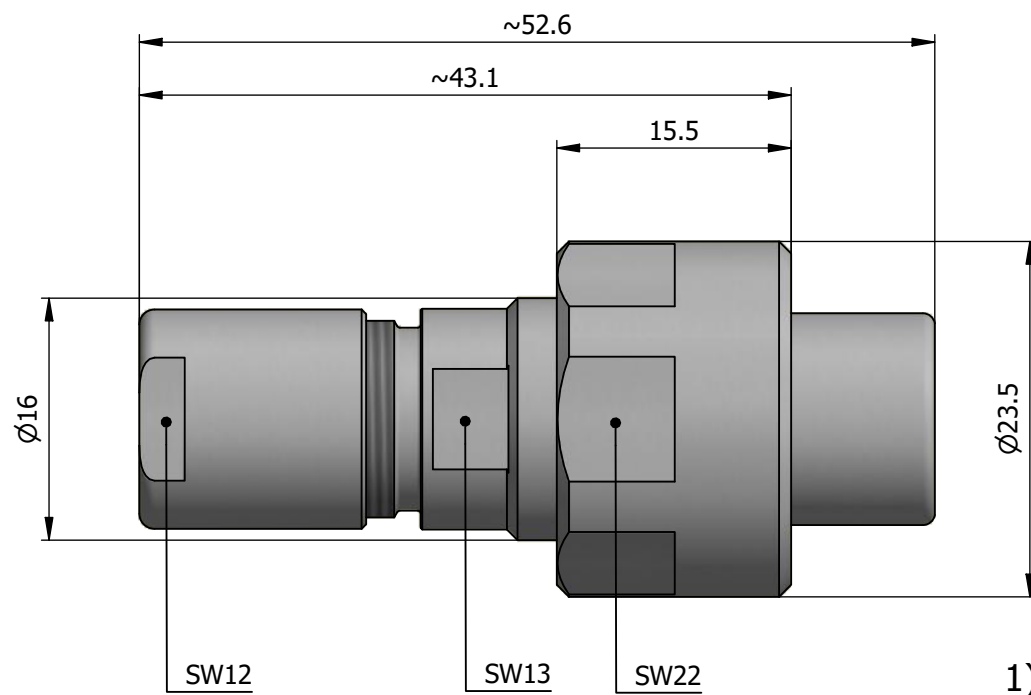

All dimensions are in millimeters (mm)

Alignment Key
Front View

Insert Configuration
Rear View

Note:

1) This picture is generic and for illustrative purposes only, and may show different keying, materials, colour, finish, and contact configuration. Minor shape or feature variations to actual item may be present.

All additional information are documented on the datasheet (See below link or QR Code)
www.lemo.com/pdf/FVN.2V.303.CLAC70.pdf

Model	Alignment Key	Series	Insert Config.	Housing	Insulator	Contact	Collet Type	Cable Ø	Variant
FVN	.	2V	.	303	.	CLAC	70		