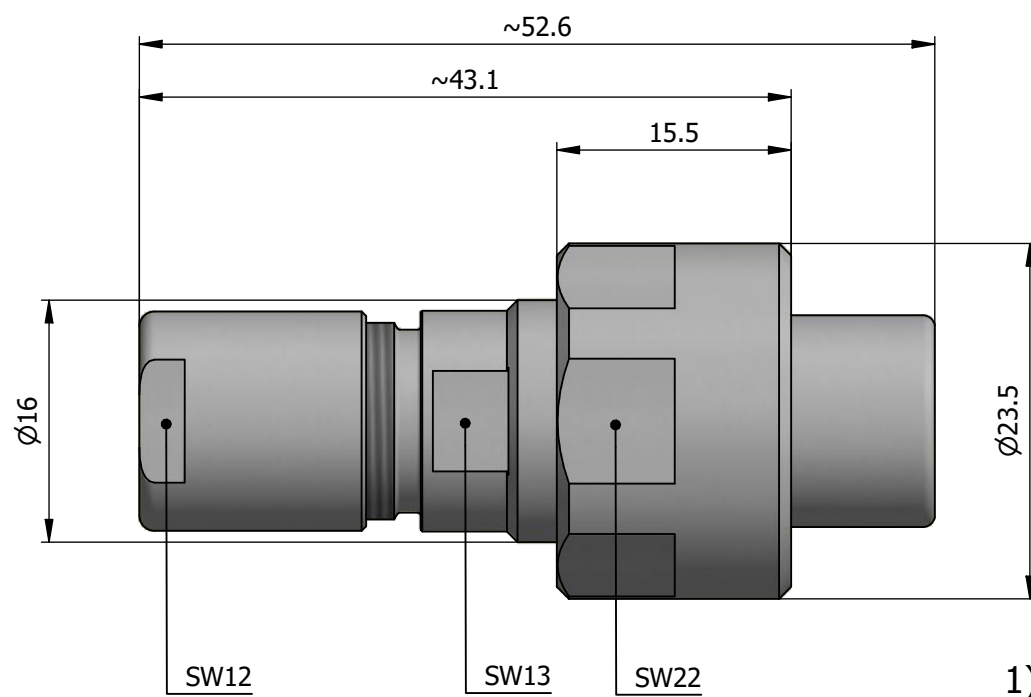

All dimensions are in millimeters (mm)

Alignment Key
Front View

Insert Configuration
Rear View

Note:

1) This picture is generic and for illustrative purposes only, and may show different keying, materials, colour, finish, and contact configuration. Minor shape or feature variations to actual item may be present.

All additional information are documented on the datasheet (See below link or QR Code)
www.lemo.com/pdf/FVN.2V.303.CLAC80.pdf

Model	Alignment Key	Series	Insert Config.	Housing	Insulator	Contact	Collet Type	Cable Ø	Variant
FVN	.	2V	.	303	.	CLAC	80		