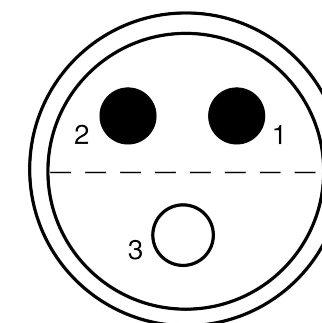

All dimensions are in millimeters (mm)

Alignment Key
Front View

Insert Configuration
Rear View

Note:

1) This picture is generic and for illustrative purposes only, and may show different keying, materials, colour, finish, and contact configuration. Minor shape or feature variations to actual item may be present.

All additional information are documented on the datasheet (See below link or QR Code)
www.lemo.com/pdf/FVN.2V.303.CLAC80.pdf

Model	Alignment Key	Series	Insert Config.	Housing	Insulator	Contact	Collet Type	Cable Ø	Variant
FVN	.	2V	.	303	.	CLAC	80		