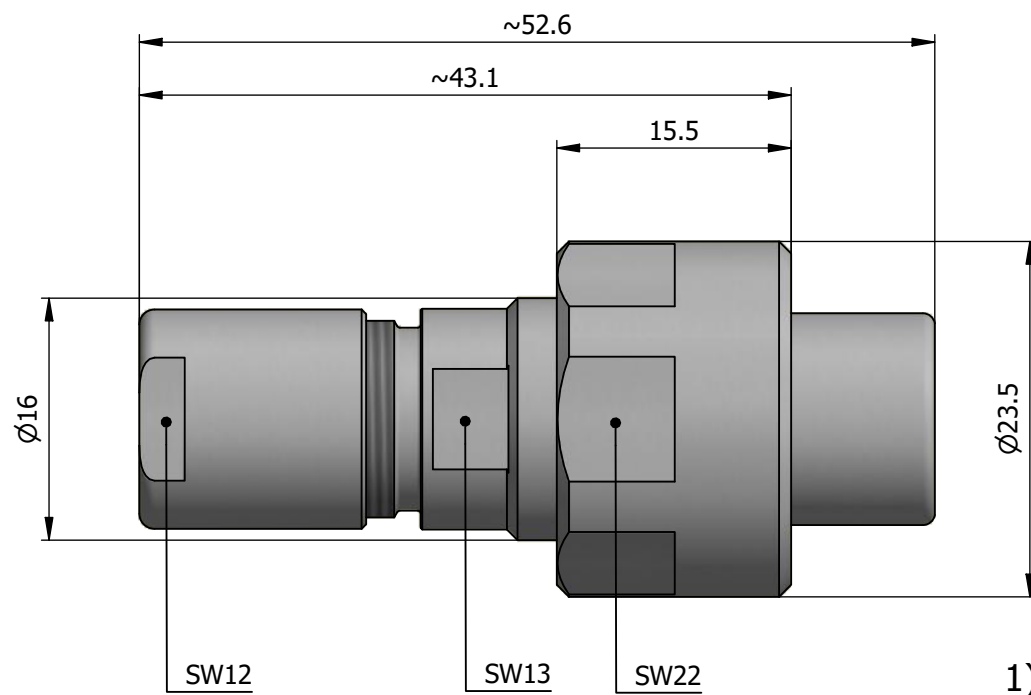

All dimensions are in millimeters (mm)

Alignment Key  
Front View

Insert Configuration  
Rear View

**Note:**

1) This picture is generic and for illustrative purposes only, and may show different keying, materials, colour, finish, and contact configuration. Minor shape or feature variations to actual item may be present.

All additional information are documented on the datasheet (See below link or QR Code)  
[www.lemo.com/pdf/FVN.2V.303.CLAC85.pdf](http://www.lemo.com/pdf/FVN.2V.303.CLAC85.pdf)

Model	Alignment Key	Series	Insert Config.	Housing	Insulator	Contact	Collet Type	Cable Ø	Variant
FVN	.	2V	.	303	.	CLAC	85		

Datasheet

**Straight plug, cable collet**  
Series 2V

**LEMO**  
LEMO SA  
Chemin des Champs-Courbes 28  
1024 Ecublens - SWITZERLAND

Tel. (+41) 21 695 16 00  
email : info@lemo.com  
www.lemo.com

CD

Drawn	08.06.2023	MARI / MARI
Checked	08.06.2023	MARI
Modified	00	08.06.2023 / MARI
DO NOT SCALE DRAWING		