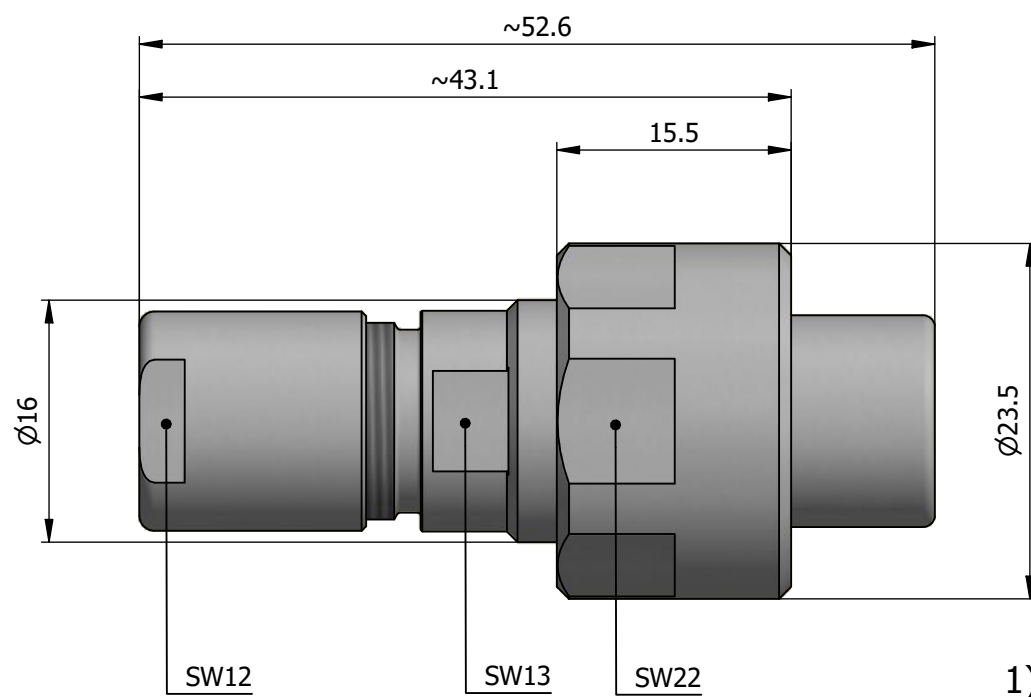

All dimensions are in millimeters (mm)

Alignment Key
Front View

Insert Configuration
Rear View

Note:

1) This picture is generic and for illustrative purposes only, and may show different keying, materials, colour, finish, and contact configuration. Minor shape or feature variations to actual item may be present.

All additional information are documented on the datasheet (See below link or QR Code)
www.lemo.com/pdf/FVN.2V.303.SLAC85.pdf

Model	Alignment Key	Series	Insert Config.	Housing	Insulator	Contact	Collet Type	Cable Ø	Variant
FVN	.	2V	.	303	.	SLAC	85		