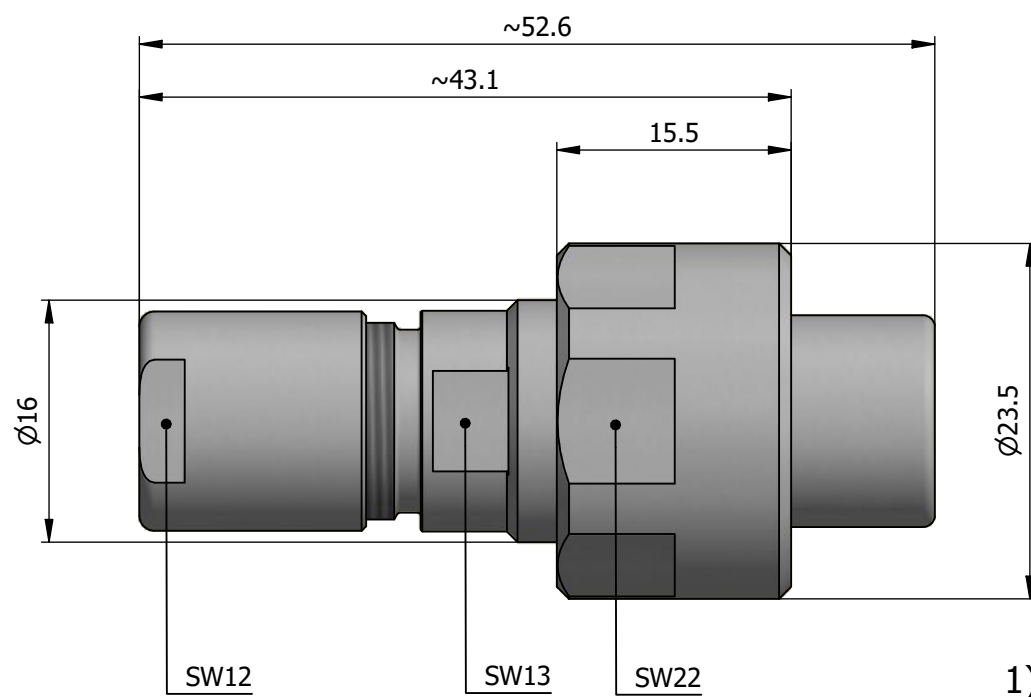

All dimensions are in millimeters (mm)

Alignment Key  
Front View

Insert Configuration  
Rear View

**Note:**

1) This picture is generic and for illustrative purposes only, and may show different keying, materials, colour, finish, and contact configuration. Minor shape or feature variations to actual item may be present.

All additional information are documented on the datasheet (See below link or QR Code)  
[www.lemo.com/pdf/FVN.2V.304.CLAC40.pdf](http://www.lemo.com/pdf/FVN.2V.304.CLAC40.pdf)

Model	Alignment Key	Series	Insert Config.	Housing	Insulator	Contact	Collet Type	Cable Ø	Variant
FVN	.	2V	.	304	.	CLAC	40		

Datasheet

**Straight plug, cable collet**

Series 2V

**LEMO**  
 LEMO SA  
 Chemin des Champs-Courbes 28  
 1024 Ecublens - SWITZERLAND

Tel. (+41) 21 695 16 00  
 email : info@lemo.com  
 www.lemo.com

CD

Drawn	08.06.2023	MARI / MARI
Checked	08.06.2023	MARI
Modified	00	08.06.2023 / MARI
DO NOT SCALE DRAWING		