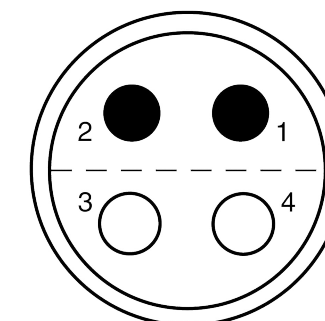

All dimensions are in millimeters (mm)

Alignment Key  
Front View

Insert Configuration  
Rear View

**Note:**

1) This picture is generic and for illustrative purposes only, and may show different keying, materials, colour, finish, and contact configuration. Minor shape or feature variations to actual item may be present.

All additional information are documented on the datasheet (See below link or QR Code)  
[www.lemo.com/pdf/FVN.2V.304.CLAC40.pdf](http://www.lemo.com/pdf/FVN.2V.304.CLAC40.pdf)

Model	Alignment Key	Series	Insert Config.	Housing	Insulator	Contact	Collet Type	Cable Ø	Variant
FVN	.	2V	.	304	.	CLAC	40		

Datasheet

**Straight plug, cable collet**

Series 2V

**LEMO**  
 LEMO SA  
 Chemin des Champs-Courbes 28  
 1024 Ecublens - SWITZERLAND

Tel. (+41) 21 695 16 00  
 email : info@lemo.com  
 www.lemo.com

CD

Drawn	08.06.2023	MARI / MARI
Checked	08.06.2023	MARI
Modified	00	08.06.2023 / MARI
DO NOT SCALE DRAWING		