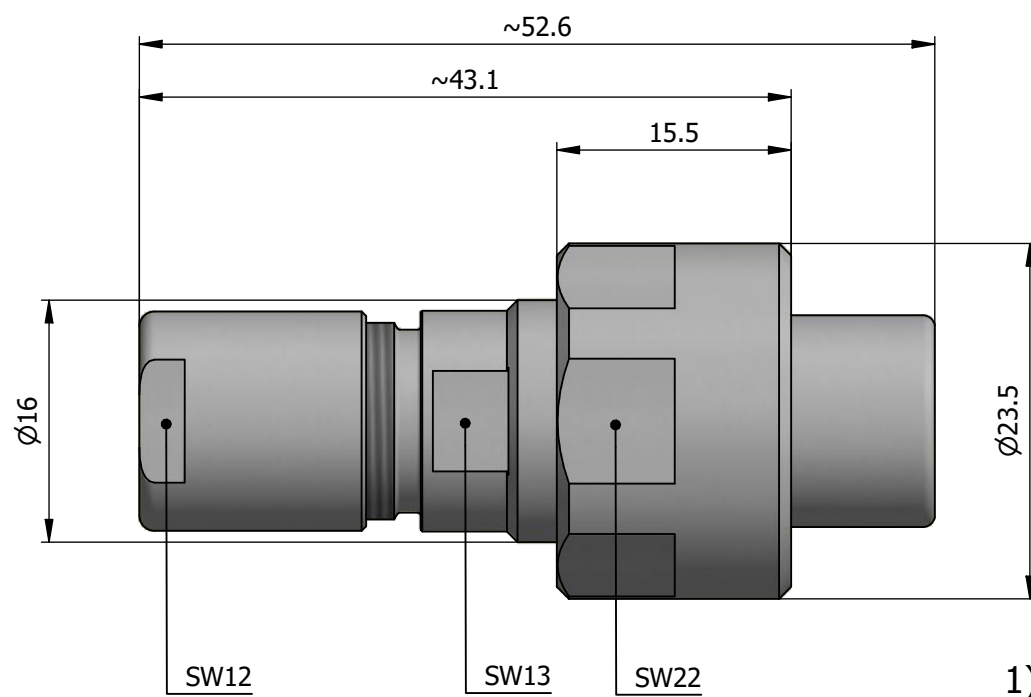

All dimensions are in millimeters (mm)

Alignment Key
Front View

Insert Configuration
Rear View

Note:

1) This picture is generic and for illustrative purposes only, and may show different keying, materials, colour, finish, and contact configuration. Minor shape or feature variations to actual item may be present.

All additional information are documented on the datasheet (See below link or QR Code)
www.lemo.com/pdf/FVN.2V.304.CLAC70.pdf

Model	Alignment Key	Series	Insert Config.	Housing	Insulator	Contact	Collet Type	Cable Ø	Variant
FVN	.	2V	.	304	.	CLAC	70		