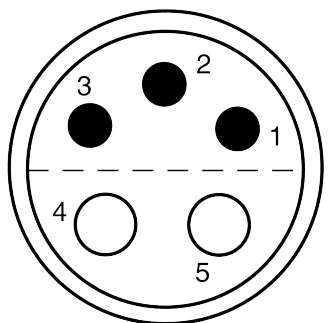

All dimensions are in millimeters (mm)

Alignment Key
Front View

Insert Configuration
Rear View

Note:

1) This picture is generic and for illustrative purposes only, and may show different keying, materials, colour, finish, and contact configuration. Minor shape or feature variations to actual item may be present.

All additional information are documented on the datasheet (See below link or QR Code)
www.lemo.com/pdf/FVN.2V.305.CLAC60.pdf

Model	Alignment Key	Series	Insert Config.	Housing	Insulator	Contact	Collet Type	Cable Ø	Variant
FVN	.	2V	.	305	.	CLAC	60		