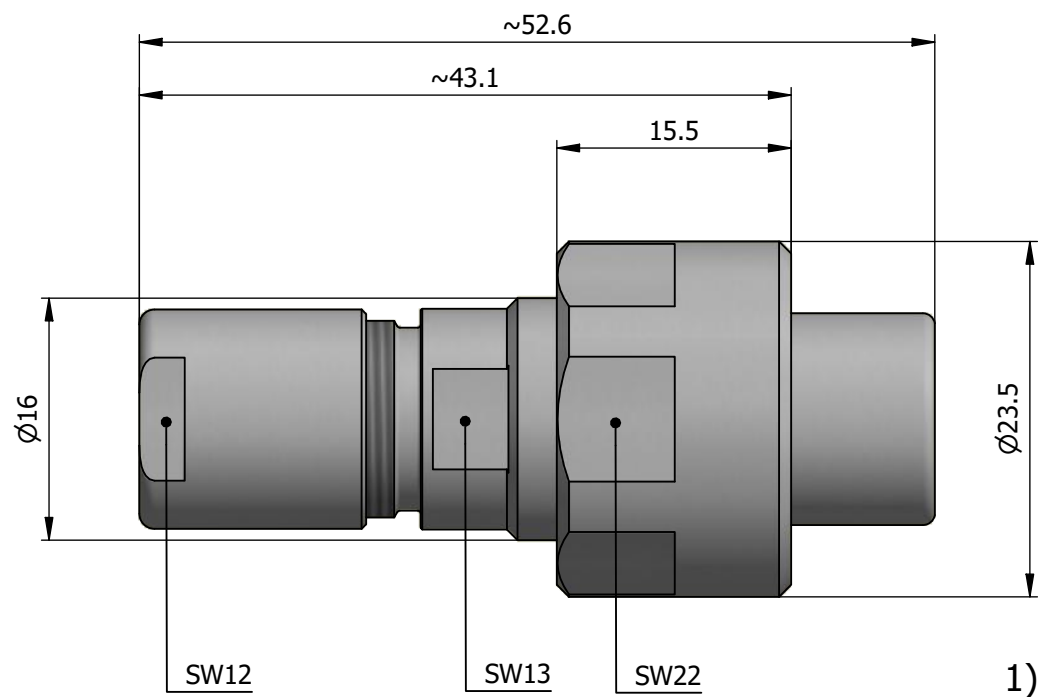

All dimensions are in millimeters (mm)

Alignment Key
Front View

Insert Configuration
Rear View

Note:

1) This picture is generic and for illustrative purposes only, and may show different keying, materials, colour, finish, and contact configuration. Minor shape or feature variations to actual item may be present.

All additional information are documented on the datasheet (See below link or QR Code)
www.lemo.com/pdf/FVN.2V.305.CLAC60.pdf

Model	Alignment Key	Series	Insert Config.	Housing	Insulator	Contact	Collet Type	Cable Ø	Variant
FVN	.	2V	.	305	.	CLAC	60		