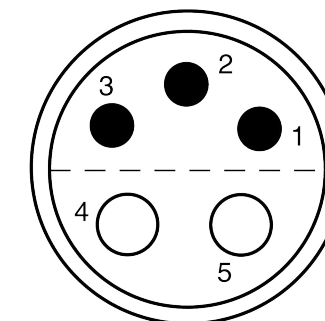

All dimensions are in millimeters (mm)

Alignment Key  
Front View

Insert Configuration  
Rear View

**Note:**

1) This picture is generic and for illustrative purposes only, and may show different keying, materials, colour, finish, and contact configuration. Minor shape or feature variations to actual item may be present.

All additional information are documented on the datasheet (See below link or QR Code)  
[www.lemo.com/pdf/FVN.2V.305.CLAC85.pdf](http://www.lemo.com/pdf/FVN.2V.305.CLAC85.pdf)

Model	Alignment Key	Series	Insert Config.	Housing	Insulator	Contact	Collet Type	Cable Ø	Variant
FVN	.	2V	.	305	.	CLAC	85		

Datasheet

**Straight plug, cable collet**

Series 2V

**LEMO**  
 LEMO SA  
 Chemin des Champs-Courbes 28  
 1024 Ecublens - SWITZERLAND

Tel. (+41) 21 695 16 00  
 email : info@lemo.com  
 www.lemo.com

CD

Drawn	08.06.2023	MARI / MARI
Checked	08.06.2023	MARI
Modified	00	08.06.2023 / MARI
DO NOT SCALE DRAWING		