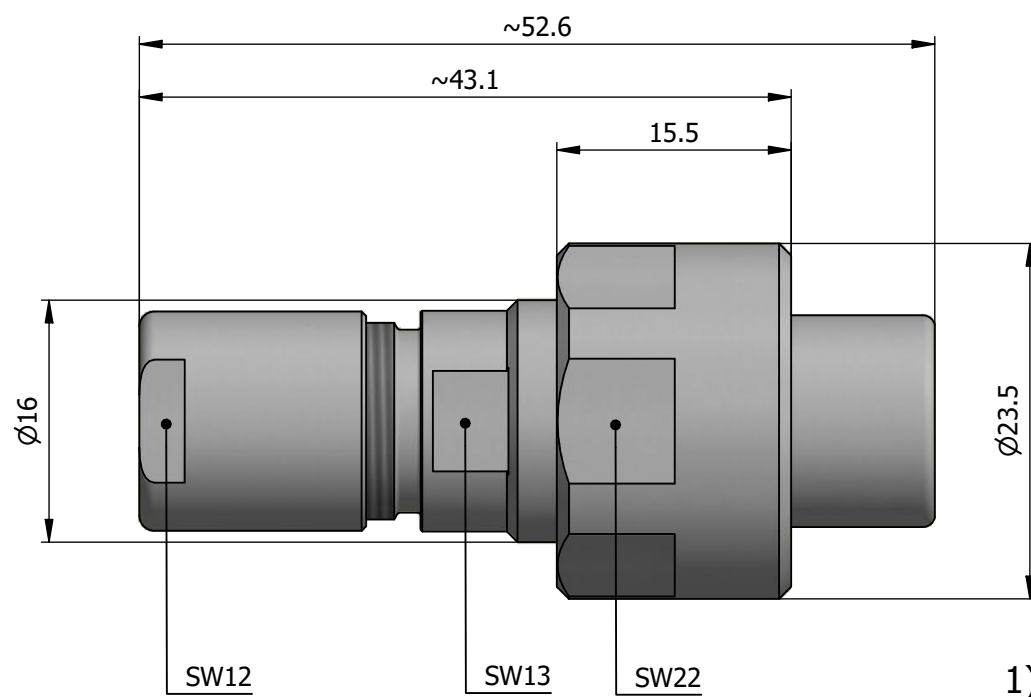

All dimensions are in millimeters (mm)

Alignment Key  
Front View

Insert Configuration  
Rear View

**Note:**

1) This picture is generic and for illustrative purposes only, and may show different keying, materials, colour, finish, and contact configuration. Minor shape or feature variations to actual item may be present.

All additional information are documented on the datasheet (See below link or QR Code)  
[www.lemo.com/pdf/FVN.2V.305.CLAC85.pdf](http://www.lemo.com/pdf/FVN.2V.305.CLAC85.pdf)

Model	Alignment Key	Series	Insert Config.	Housing	Insulator	Contact	Collet Type	Cable Ø	Variant
FVN	.	2V	.	305	.	CLAC	85		

Datasheet

**Straight plug, cable collet**

Series 2V

**LEMO**  
 LEMO SA  
 Chemin des Champs-Courbes 28  
 1024 Ecublens - SWITZERLAND

Tel. (+41) 21 695 16 00  
 email : info@lemo.com  
 www.lemo.com

CD

Drawn	08.06.2023	MARI / MARI
Checked	08.06.2023	MARI
Modified	00	08.06.2023 / MARI
DO NOT SCALE DRAWING		