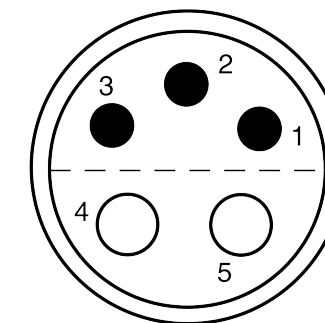

All dimensions are in millimeters (mm)

Alignment Key
Front View

Insert Configuration
Rear View

Note:

1) This picture is generic and for illustrative purposes only, and may show different keying, materials, colour, finish, and contact configuration. Minor shape or feature variations to actual item may be present.

All additional information are documented on the datasheet (See below link or QR Code)
www.lemo.com/pdf/FVN.2V.305.SLAC55.pdf

Model	Alignment Key	Series	Insert Config.	Housing	Insulator	Contact	Collet Type	Cable Ø	Variant
FVN	.	2V	.	305	.	SLAC	55		