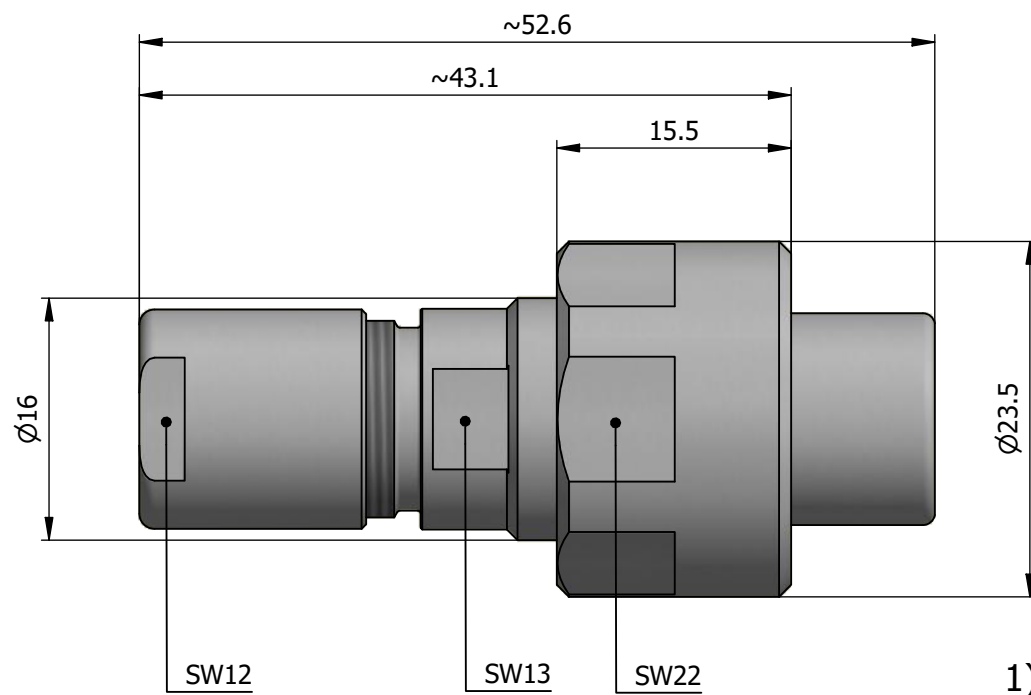

All dimensions are in millimeters (mm)

Alignment Key
Front View

Insert Configuration
Rear View

Note:

1) This picture is generic and for illustrative purposes only, and may show different keying, materials, colour, finish, and contact configuration. Minor shape or feature variations to actual item may be present.

All additional information are documented on the datasheet (See below link or QR Code)
www.lemo.com/pdf/FVN.2V.305.SLAC55.pdf

Model	Alignment Key	Series	Insert Config.	Housing	Insulator	Contact	Collet Type	Cable Ø	Variant
FVN	.	2V	.	305	.	SLAC	55		