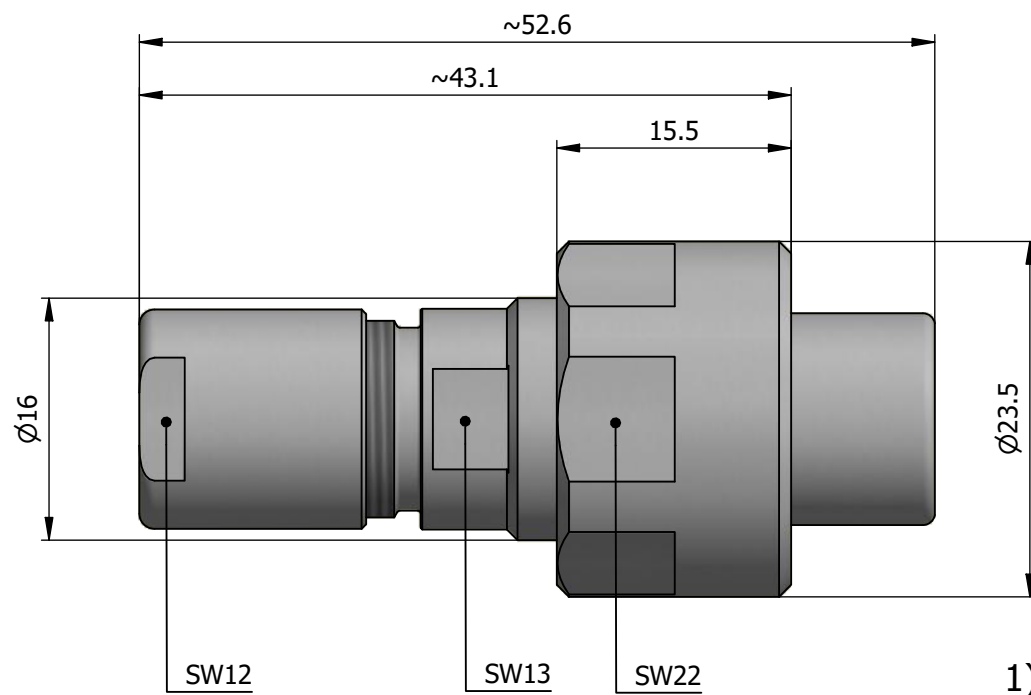

All dimensions are in millimeters (mm)

Alignment Key  
Front View

Insert Configuration  
Rear View

**Note:**

1) This picture is generic and for illustrative purposes only, and may show different keying, materials, colour, finish, and contact configuration. Minor shape or feature variations to actual item may be present.

All additional information are documented on the datasheet (See below link or QR Code)  
[www.lemo.com/pdf/FVN.2V.306.CLAC40.pdf](http://www.lemo.com/pdf/FVN.2V.306.CLAC40.pdf)

Model	Alignment Key	Series	Insert Config.	Housing	Insulator	Contact	Collet Type	Cable Ø	Variant
FVN	.	2V	.	306	.	CLAC	40		

Datasheet

**Straight plug, cable collet**

Series 2V

**LEMO**  
 LEMO SA  
 Chemin des Champs-Courbes 28  
 1024 Ecublens - SWITZERLAND

Tel. (+41) 21 695 16 00  
 email : info@lemo.com  
 www.lemo.com

CD

Drawn	08.06.2023	MARI / MARI
Checked	08.06.2023	MARI
Modified	00	08.06.2023 / MARI
DO NOT SCALE DRAWING		