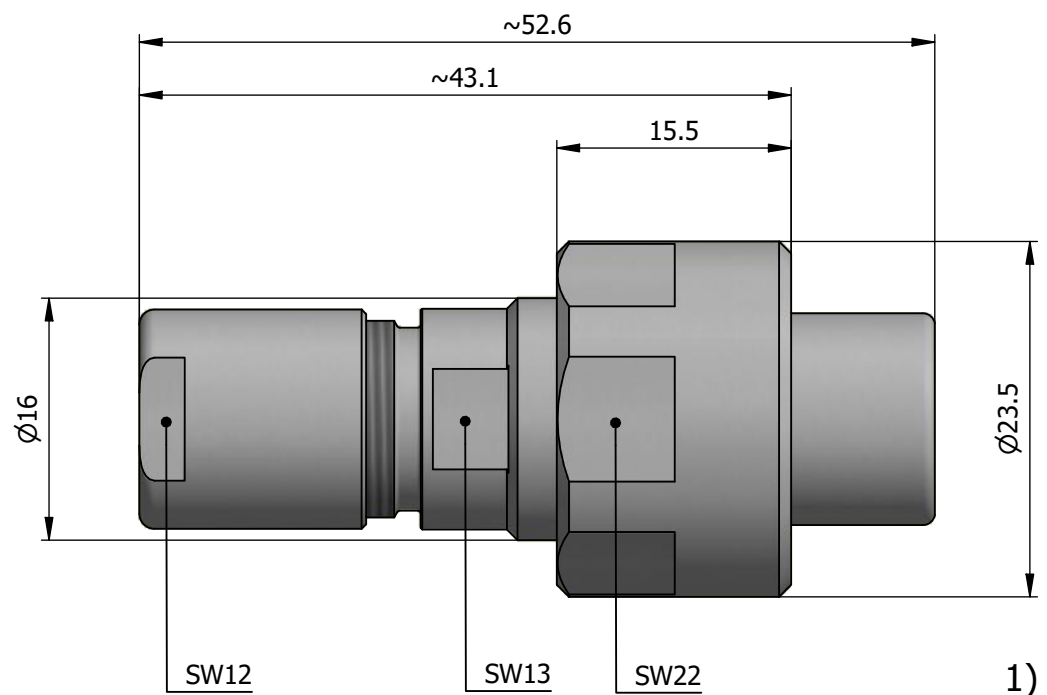

All dimensions are in millimeters (mm)

Alignment Key
Front View

Insert Configuration
Rear View

Note:

1) This picture is generic and for illustrative purposes only, and may show different keying, materials, colour, finish, and contact configuration. Minor shape or feature variations to actual item may be present.

All additional information are documented on the datasheet (See below link or QR Code)
www.lemo.com/pdf/FVN.2V.306.CLAC70.pdf

Model	Alignment Key	Series	Insert Config.	Housing	Insulator	Contact	Collet Type	Cable Ø	Variant
FVN		2V	306				CLAC	70	