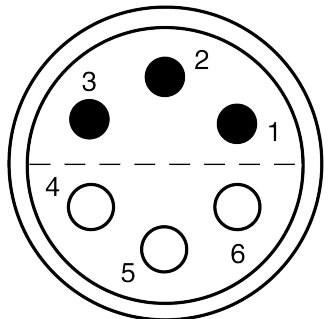

All dimensions are in millimeters (mm)

Alignment Key
Front View

Insert Configuration
Rear View

Note:

1) This picture is generic and for illustrative purposes only, and may show different keying, materials, colour, finish, and contact configuration. Minor shape or feature variations to actual item may be present.

All additional information are documented on the datasheet (See below link or QR Code)
www.lemo.com/pdf/FVN.2V.306.CLAC70.pdf

Model	Alignment Key	Series	Insert Config.	Housing	Insulator	Contact	Collet Type	Cable Ø	Variant
FVN		2V	306				CLAC	70	