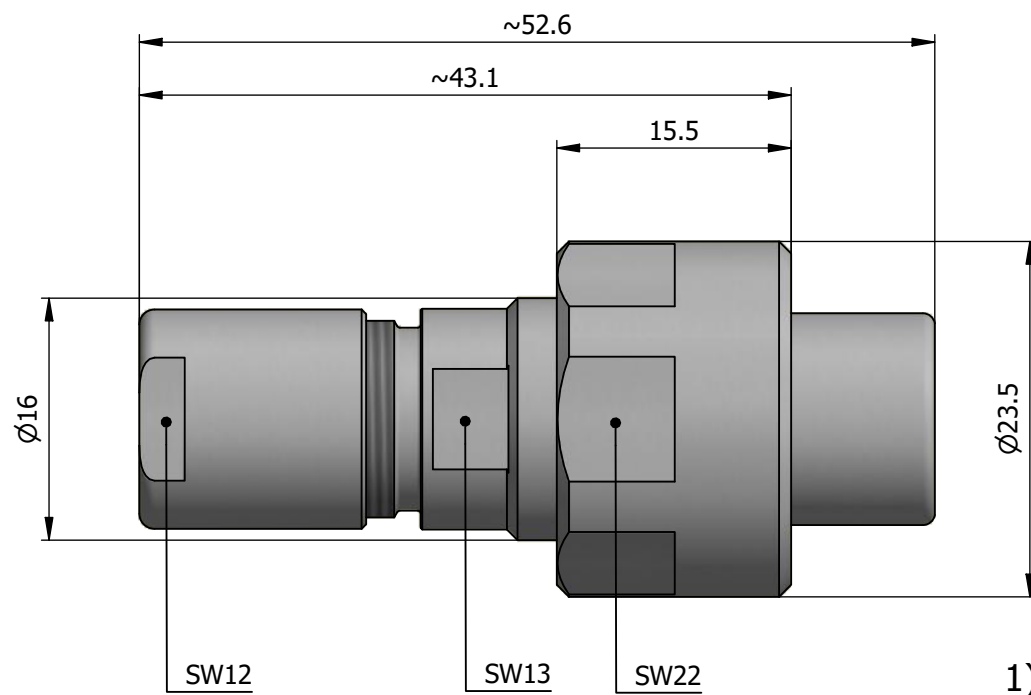

All dimensions are in millimeters (mm)

Alignment Key
Front View

Insert Configuration
Rear View

Note:

1) This picture is generic and for illustrative purposes only, and may show different keying, materials, colour, finish, and contact configuration. Minor shape or feature variations to actual item may be present.

All additional information are documented on the datasheet (See below link or QR Code)
www.lemo.com/pdf/FVN.2V.306.CLAC75.pdf

Model	Alignment Key	Series	Insert Config.	Housing	Insulator	Contact	Collet Type	Cable Ø	Variant
FVN	.	2V	.	306	.	CLAC	75		