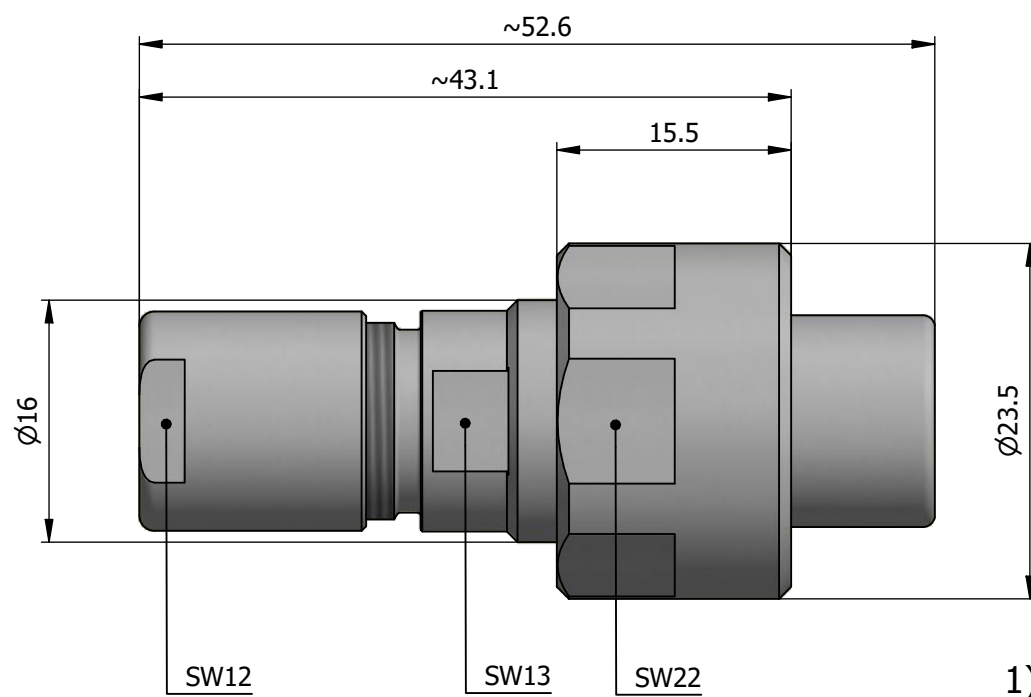

All dimensions are in millimeters (mm)

Alignment Key
Front View

Insert Configuration
Rear View

Note:

1) This picture is generic and for illustrative purposes only, and may show different keying, materials, colour, finish, and contact configuration. Minor shape or feature variations to actual item may be present.

All additional information are documented on the datasheet (See below link or QR Code)
www.lemo.com/pdf/FVN.2V.306.CLAC80.pdf

Model	Alignment Key	Series	Insert Config.	Housing	Insulator	Contact	Collet Type	Cable Ø	Variant
FVN	.	2V	.	306	.	CLAC	80		