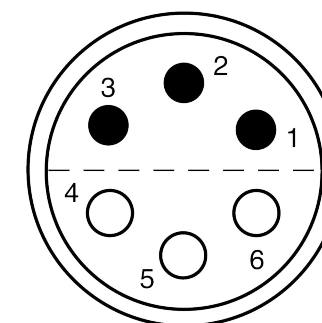

All dimensions are in millimeters (mm)

Alignment Key
Front View

Insert Configuration
Rear View

Note:

1) This picture is generic and for illustrative purposes only, and may show different keying, materials, colour, finish, and contact configuration. Minor shape or feature variations to actual item may be present.

All additional information are documented on the datasheet (See below link or QR Code)
www.lemo.com/pdf/FVN.2V.306.CLAK90.pdf

Model	Alignment Key	Series	Insert Config.	Housing	Insulator	Contact	Collet Type	Cable Ø	Variant
FVN		2V	306				CLAK90		