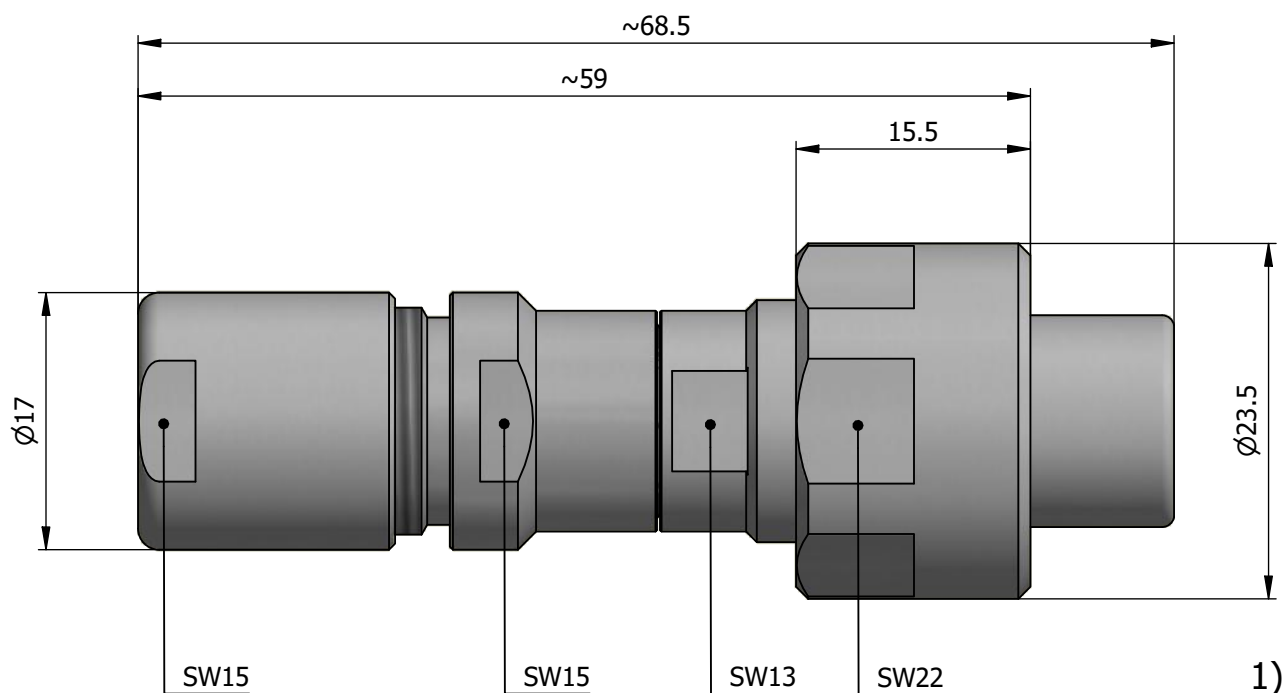

All dimensions are in millimeters (mm)

Alignment Key
Front View

Insert Configuration
Rear View

Note:

1) This picture is generic and for illustrative purposes only, and may show different keying, materials, colour, finish, and contact configuration. Minor shape or feature variations to actual item may be present.

All additional information are documented on the datasheet (See below link or QR Code)
www.lemo.com/pdf/FVN.2V.306.CLAK90.pdf

Model	Alignment Key	Series	Insert Config.	Housing	Insulator	Contact	Collet Type	Cable Ø	Variant
FVN		2V	306				CLAK90		

Datasheet

Straight plug, oversize cable collet
Series 2V

LEMO

LEMO SA
Chemin des Champs-Courbes 28
1024 Ecublens - SWITZERLAND

Tel. (+41) 21 695 16 00
email : info@lemo.com
www.lemo.com

CD

Drawn	09.06.2023	MARI / MARI
Checked	09.06.2023	MARI
Modified	00	09.06.2023 / MARI
DO NOT SCALE DRAWING		