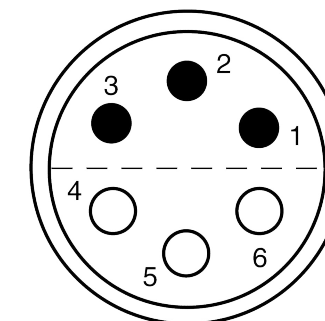

All dimensions are in millimeters (mm)

Alignment Key
Front View

Insert Configuration
Rear View

Note:

1) This picture is generic and for illustrative purposes only, and may show different keying, materials, colour, finish, and contact configuration. Minor shape or feature variations to actual item may be present.

All additional information are documented on the datasheet (See below link or QR Code)
www.lemo.com/pdf/FVN.2V.306.SLAK11.pdf

Model	Alignment Key	Series	Insert Config.	Housing	Insulator	Contact	Collet Type	Cable Ø	Variant
FVN	.	2V	.	306	.	SLAK	11		