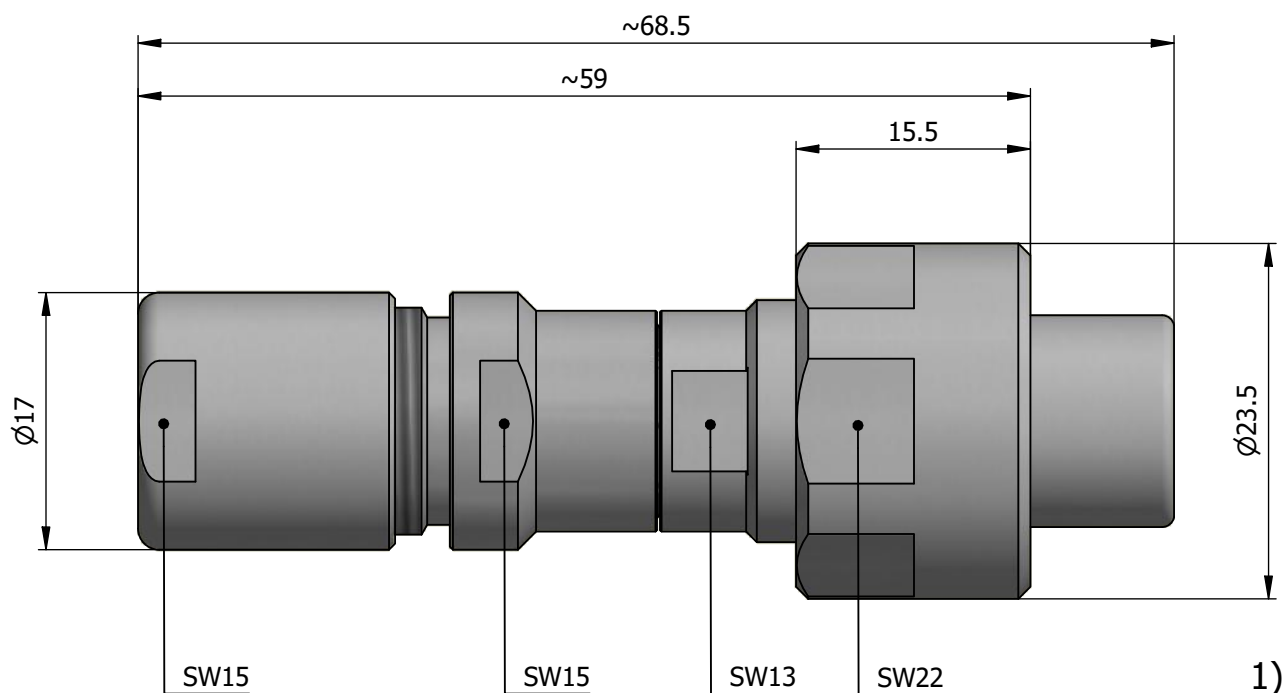

All dimensions are in millimeters (mm)

Alignment Key
Front View

Insert Configuration
Rear View

Note:

1) This picture is generic and for illustrative purposes only, and may show different keying, materials, colour, finish, and contact configuration. Minor shape or feature variations to actual item may be present.

All additional information are documented on the datasheet (See below link or QR Code)
www.lemo.com/pdf/FVN.2V.306.SLAK11.pdf

Model	Alignment Key	Series	Insert Config.	Housing	Insulator	Contact	Collet Type	Cable Ø	Variant
FVN	.	2V	.	306	.	SLAK	11		

Datasheet

Straight plug, oversize cable collet
Series 2V

LEMO
LEMO SA
Chemin des Champs-Courbes 28
1024 Ecublens - SWITZERLAND

Tel. (+41) 21 695 16 00
email : info@lemo.com
www.lemo.com

CD

Drawn	09.06.2023	MARI / MARI
Checked	09.06.2023	MARI
Modified	00	09.06.2023 / MARI
DO NOT SCALE DRAWING		