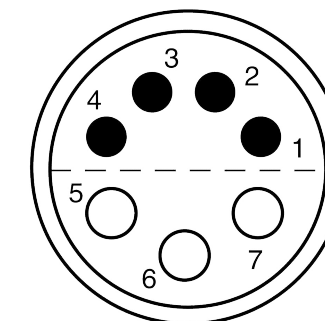

All dimensions are in millimeters (mm)

Alignment Key
Front View

Insert Configuration
Rear View

Note:

1) This picture is generic and for illustrative purposes only, and may show different keying, materials, colour, finish, and contact configuration. Minor shape or feature variations to actual item may be present.

All additional information are documented on the datasheet (See below link or QR Code)
www.lemo.com/pdf/FVN.2V.307.CLAC30.pdf

Model	Alignment Key	Series	Insert Config.	Housing	Insulator	Contact	Collet Type	Cable Ø	Variant
FVN	.2V	.307	.CLAC30						