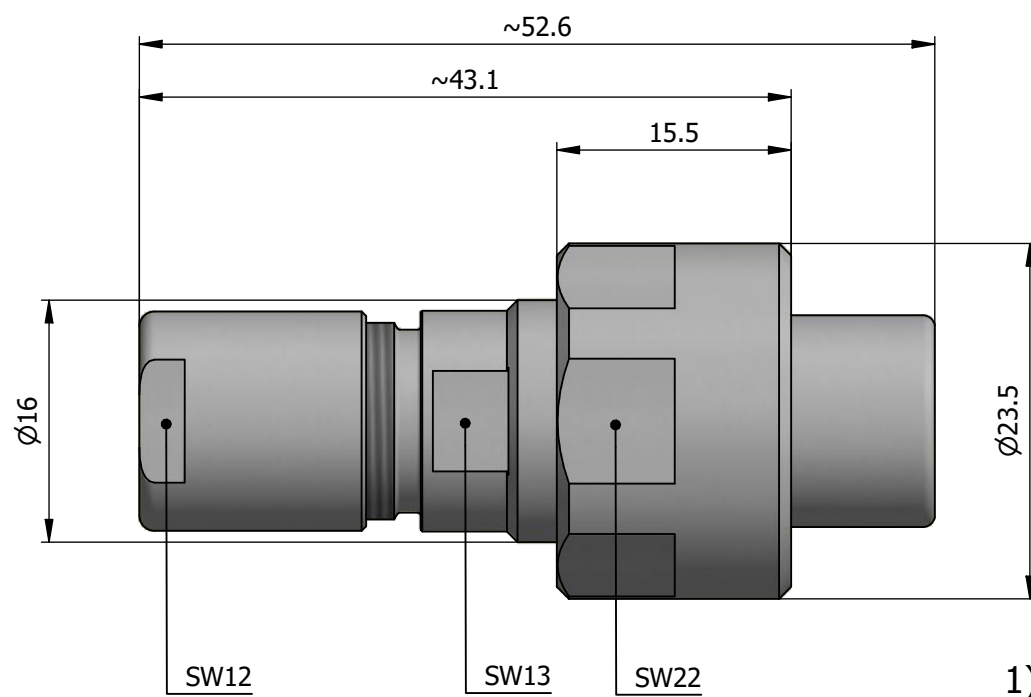

All dimensions are in millimeters (mm)

Alignment Key
Front View

Insert Configuration
Rear View

Note:

1) This picture is generic and for illustrative purposes only, and may show different keying, materials, colour, finish, and contact configuration. Minor shape or feature variations to actual item may be present.

All additional information are documented on the datasheet (See below link or QR Code)
www.lemo.com/pdf/FVN.2V.307.CLAC30.pdf

Model	Alignment Key	Series	Insert Config.	Housing	Insulator	Contact	Collet Type	Cable Ø	Variant
FVN	.2V	.307	.CLAC30						