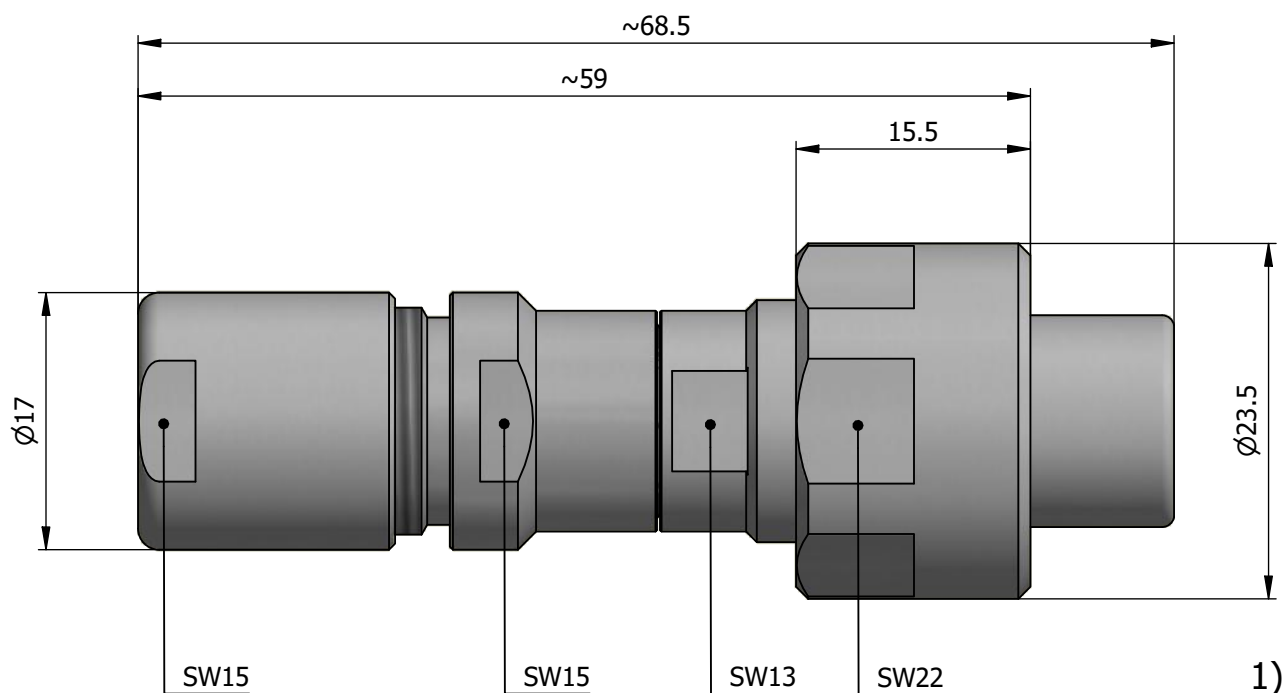

All dimensions are in millimeters (mm)

Alignment Key
Front View

Insert Configuration
Rear View

Note:

1) This picture is generic and for illustrative purposes only, and may show different keying, materials, colour, finish, and contact configuration. Minor shape or feature variations to actual item may be present.

All additional information are documented on the datasheet (See below link or QR Code)
www.lemo.com/pdf/FVN.2V.307.CLAK90.pdf

Model	Alignment Key	Series	Insert Config.	Housing	Insulator	Contact	Collet Type	Cable Ø	Variant
FVN		2V	307				CLAK	90	

Datasheet

Straight plug, oversize cable collet
Series 2V

LEMO
LEMO SA
Chemin des Champs-Courbes 28
1024 Ecublens - SWITZERLAND

Tel. (+41) 21 695 16 00
email : info@lemo.com
www.lemo.com

CD

Drawn	09.06.2023	MARI / MARI
Checked	09.06.2023	MARI
Modified	00	09.06.2023 / MARI
DO NOT SCALE DRAWING		