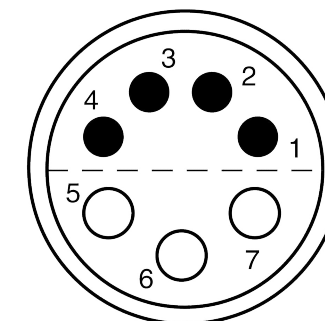

All dimensions are in millimeters (mm)

Alignment Key
Front View

Insert Configuration
Rear View

Note:

1) This picture is generic and for illustrative purposes only, and may show different keying, materials, colour, finish, and contact configuration. Minor shape or feature variations to actual item may be present.

All additional information are documented on the datasheet (See below link or QR Code)
www.lemo.com/pdf/FVN.2V.307.CLAK90.pdf

Model	Alignment Key	Series	Insert Config.	Housing	Insulator	Contact	Collet Type	Cable Ø	Variant
FVN		2V	307				CLAK	90	

Datasheet

Straight plug, oversize cable collet
Series 2V

LEMO
LEMO SA
Chemin des Champs-Courbes 28
1024 Ecublens - SWITZERLAND

Tel. (+41) 21 695 16 00
email : info@lemo.com
www.lemo.com

CD

Drawn	09.06.2023	MARI / MARI
Checked	09.06.2023	MARI
Modified	00	09.06.2023 / MARI
DO NOT SCALE DRAWING		