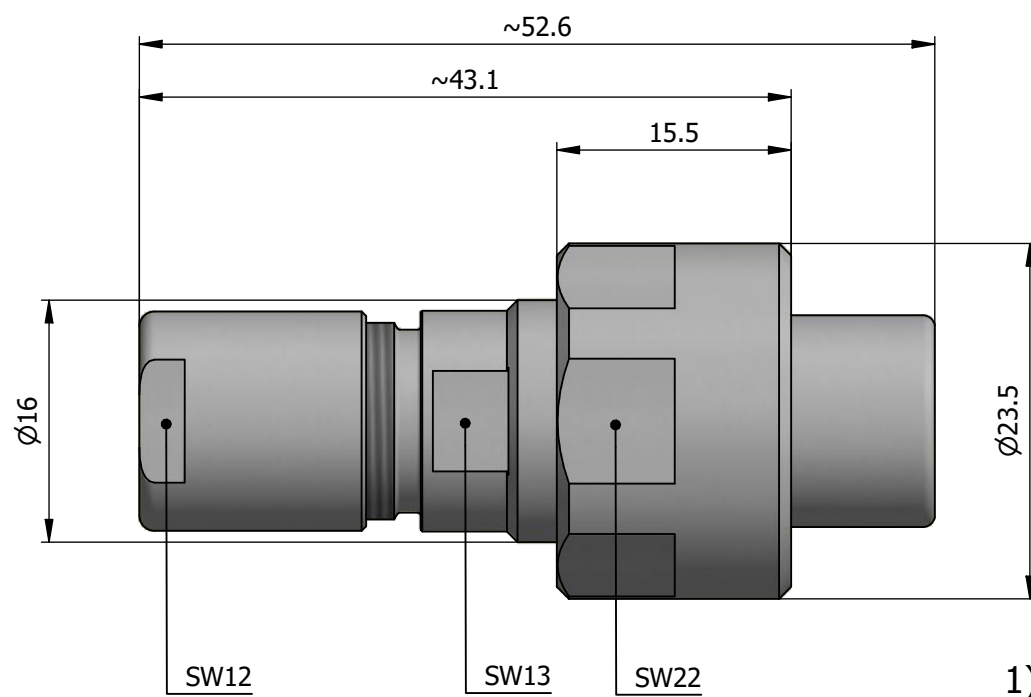

All dimensions are in millimeters (mm)

Alignment Key
Front View

Insert Configuration
Rear View

Note:

1) This picture is generic and for illustrative purposes only, and may show different keying, materials, colour, finish, and contact configuration. Minor shape or feature variations to actual item may be present.

All additional information are documented on the datasheet (See below link or QR Code)
www.lemo.com/pdf/FVN.2V.308.CLAC50.pdf

Model	Alignment Key	Series	Insert Config.	Housing	Insulator	Contact	Collet Type	Cable Ø	Variant
FVN	.	2V	.	308	.	CLAC	50		