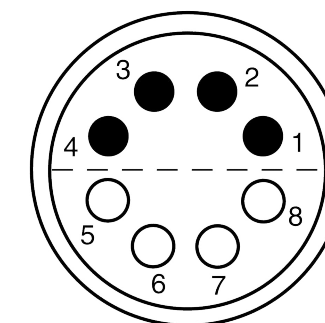

All dimensions are in millimeters (mm)

Alignment Key
Front View

Insert Configuration
Rear View

Note:

1) This picture is generic and for illustrative purposes only, and may show different keying, materials, colour, finish, and contact configuration. Minor shape or feature variations to actual item may be present.

All additional information are documented on the datasheet (See below link or QR Code)
www.lemo.com/pdf/FVN.2V.308.CLAC50.pdf

Model	Alignment Key	Series	Insert Config.	Housing	Insulator	Contact	Collet Type	Cable Ø	Variant
FVN	.	2V	.	308	.	CLAC	50		